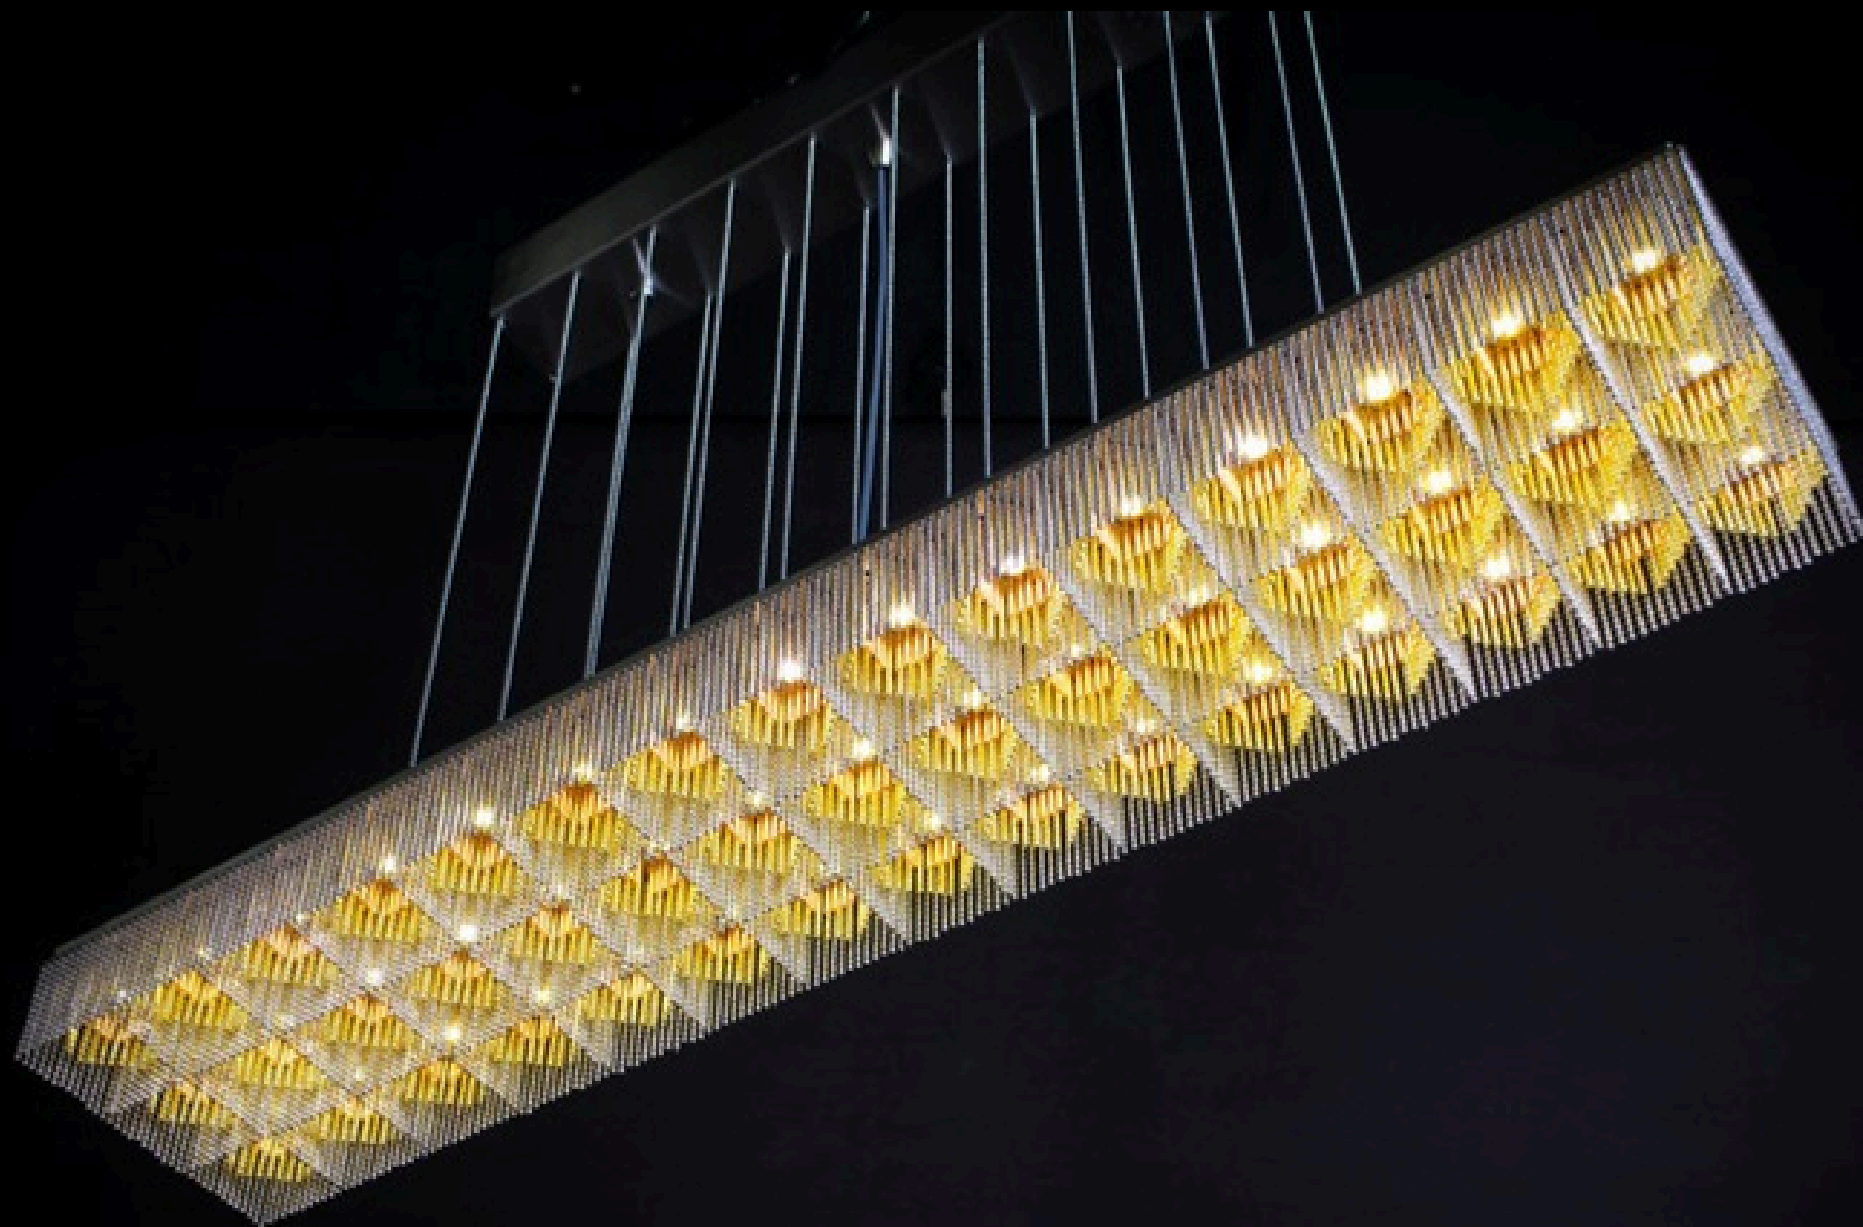

50%

LINEAL 2 - 900MM

SUSPENDED CHANDELIER

MIXED METALICS

900X200W X 180H MM / TOTAL HEIGHT: 600MM

WAS

R87 580

NOW

R43 790,00

LINEAL-NO.2