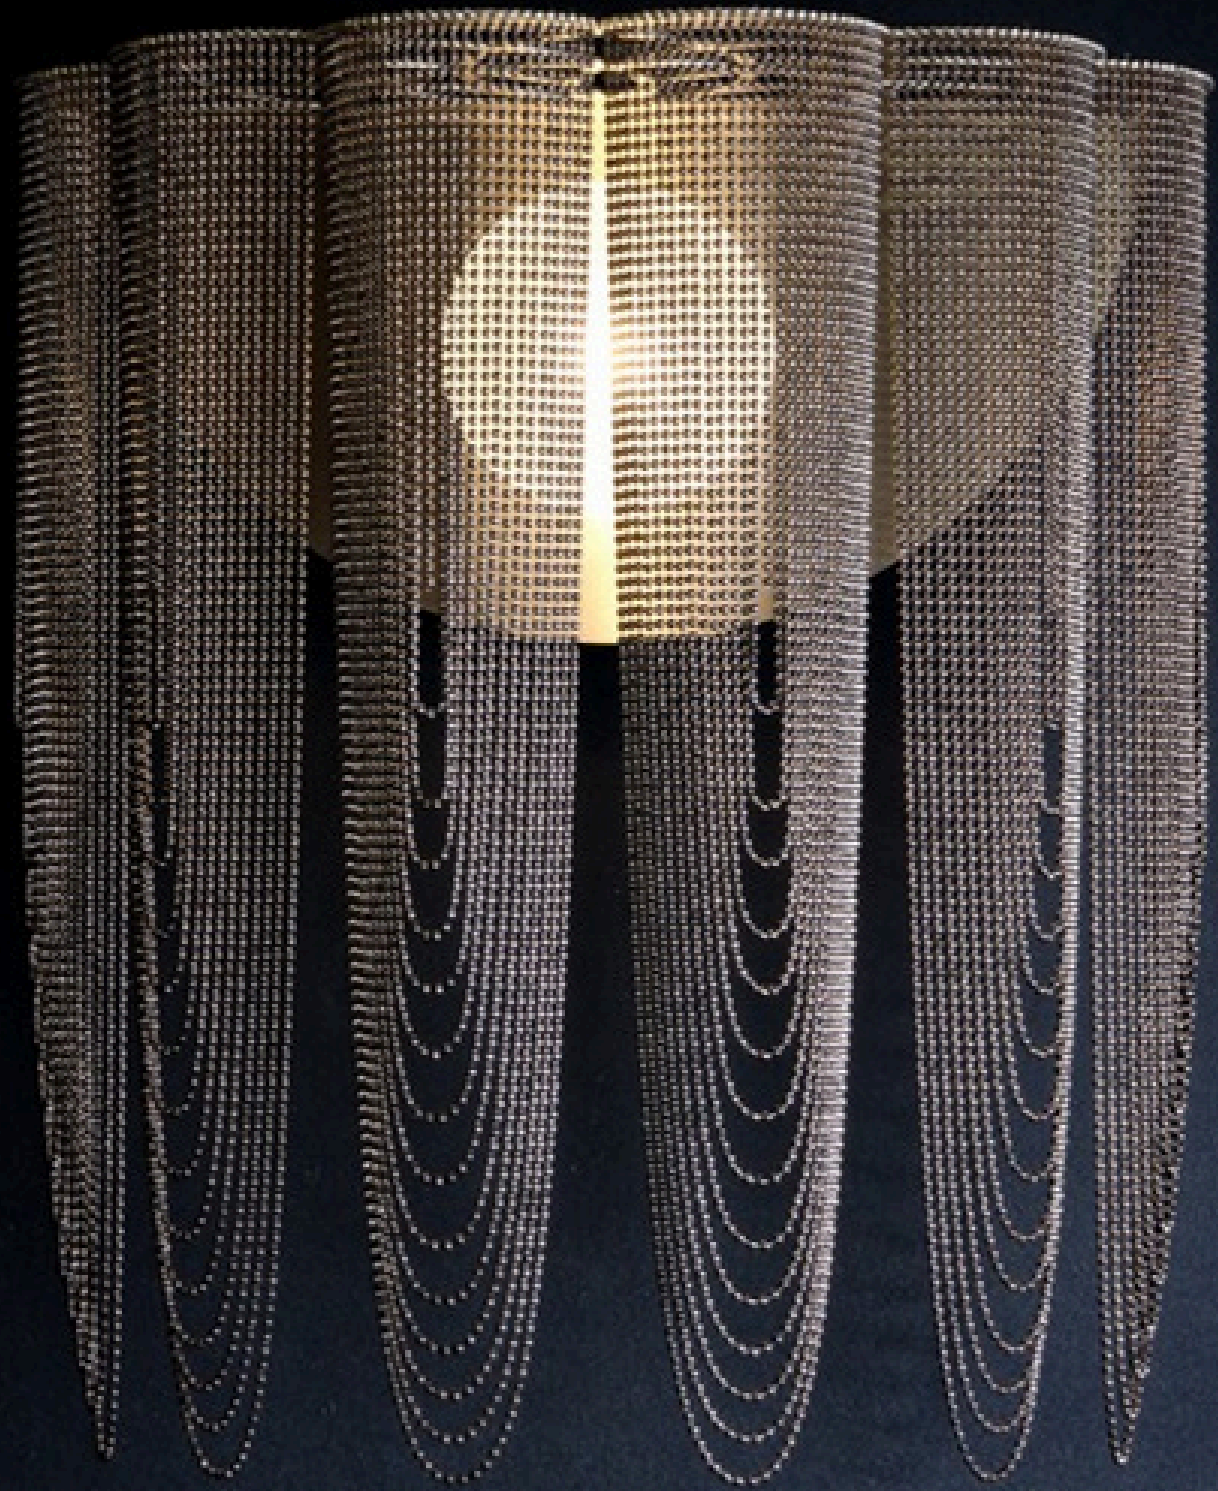

40%

.....

SCALLOPED LOOPED - 400MM

WALL SCONCE

SMOKE

400 X 225W MM / TOTAL HEIGHT: 200-450MM

WAS

R11 020

NOW

R6 612,00

S-SCA-LOOP-400-WS-M