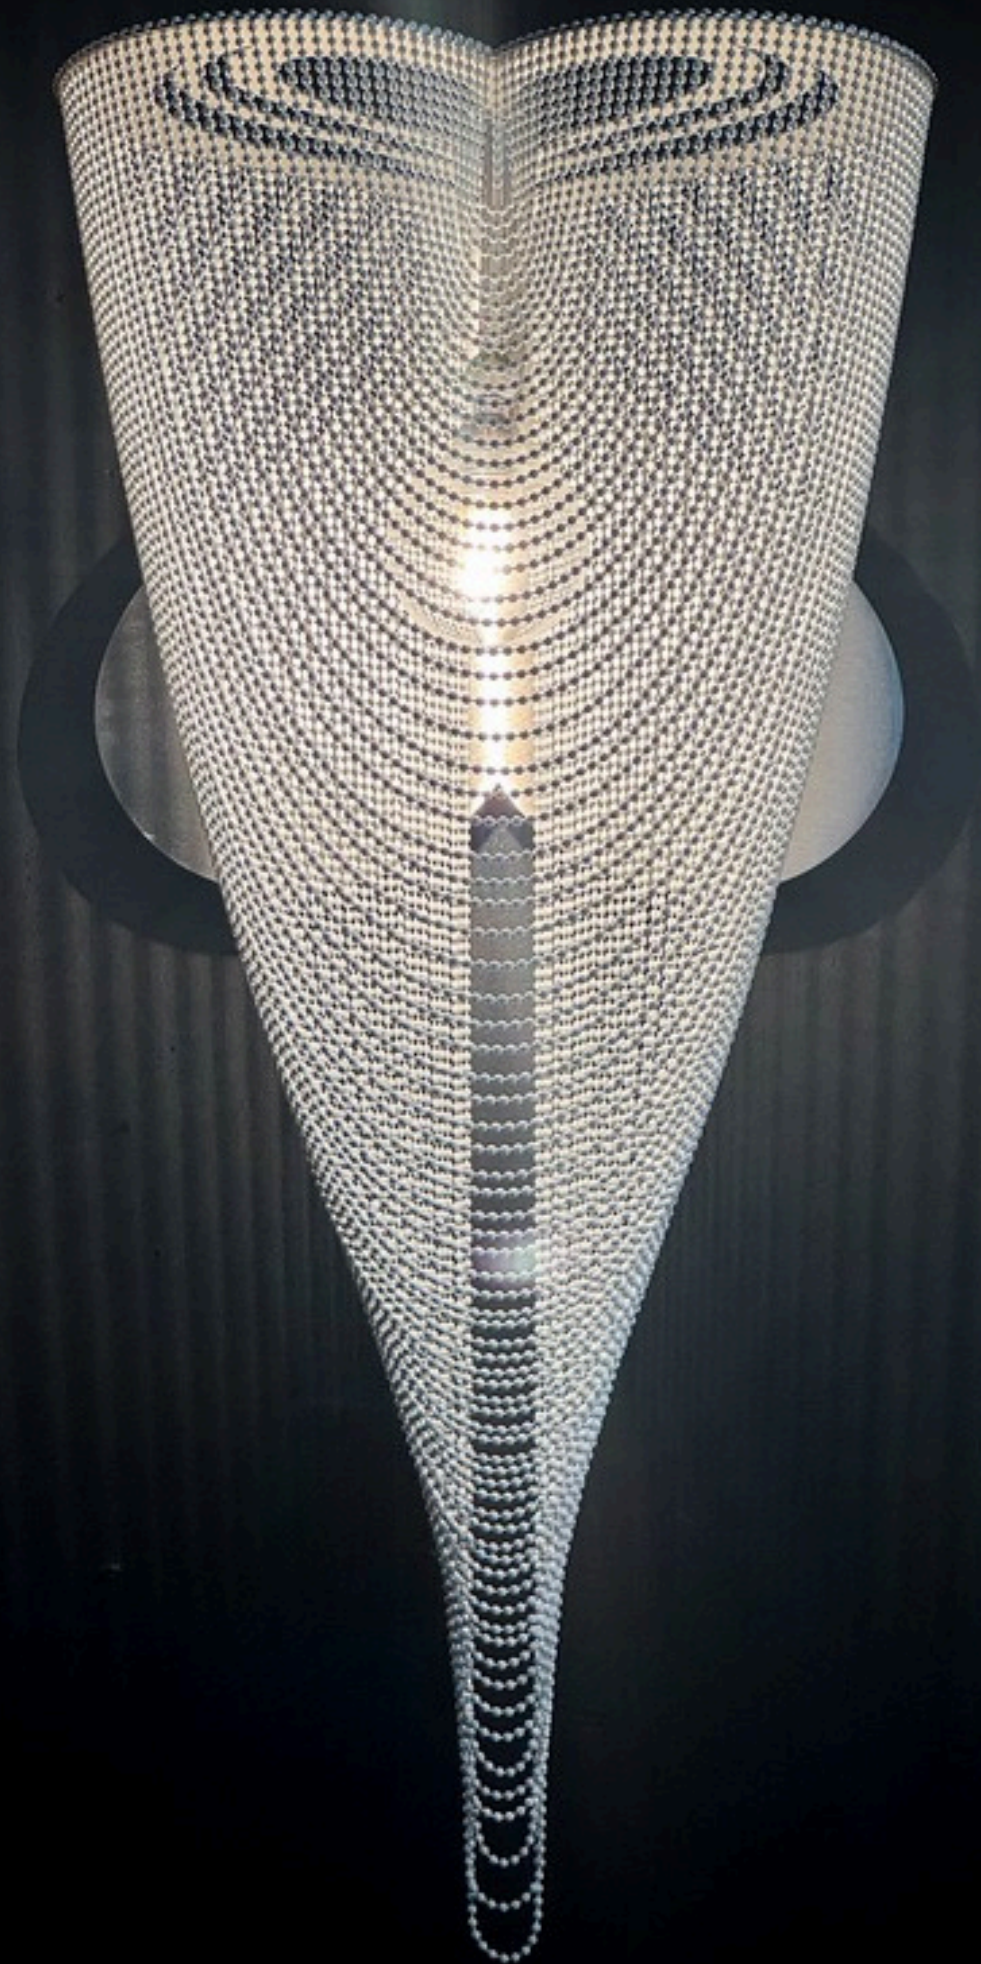

30%

BIGLOVE CLOVER - 300MM

WALL SCONCE

WHITE

300X275W MM / TOTAL HEIGHT: 650MM

WAS

R15 910

NOW

R11 137,00

S-BIGLOV CL-300-WS-C