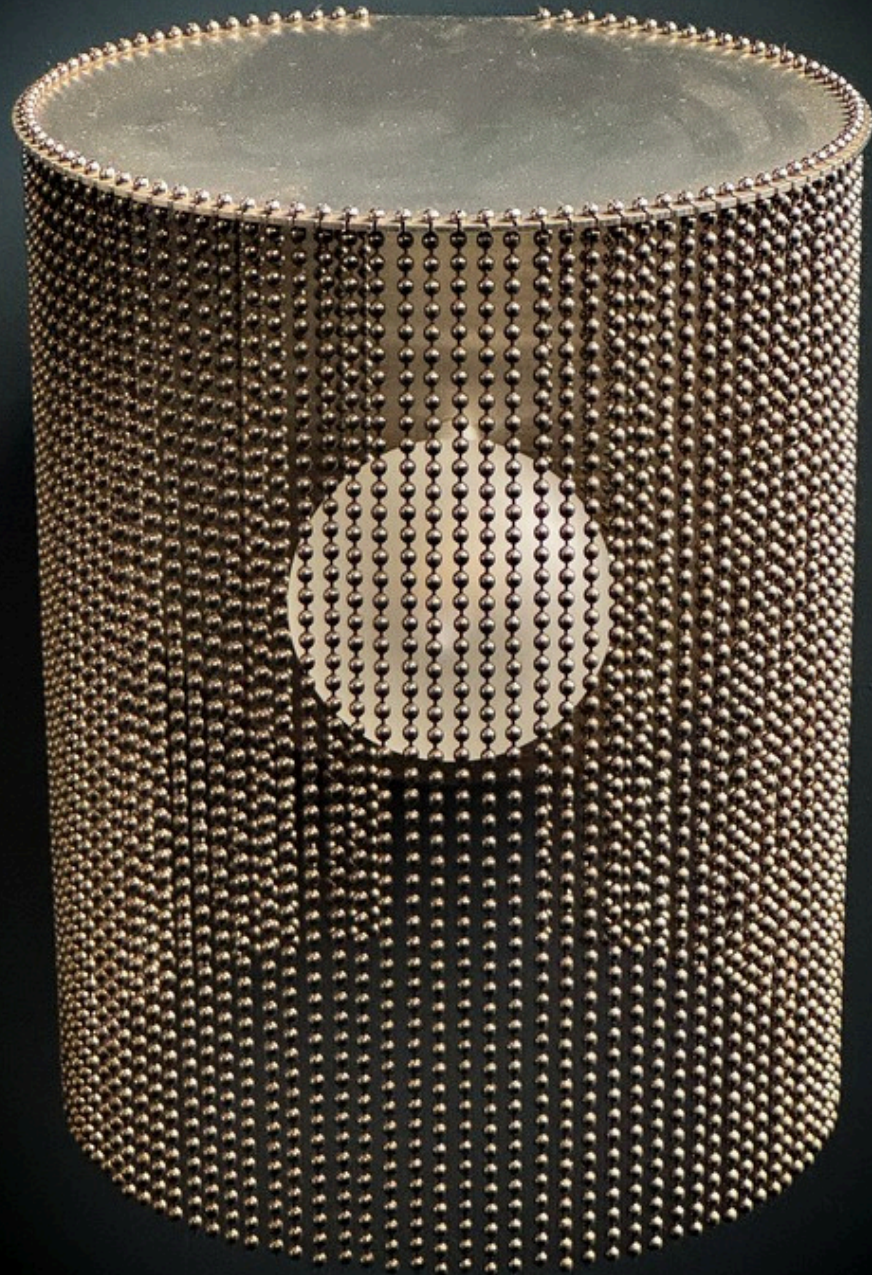

WALL SCONCE

SMOKE

170 X 220W MM / TOTAL HEIGHT: 215MM

WAS

R10 390

NOW

R5 195,00

S-2F-TF-CIR-CRO-WS-M