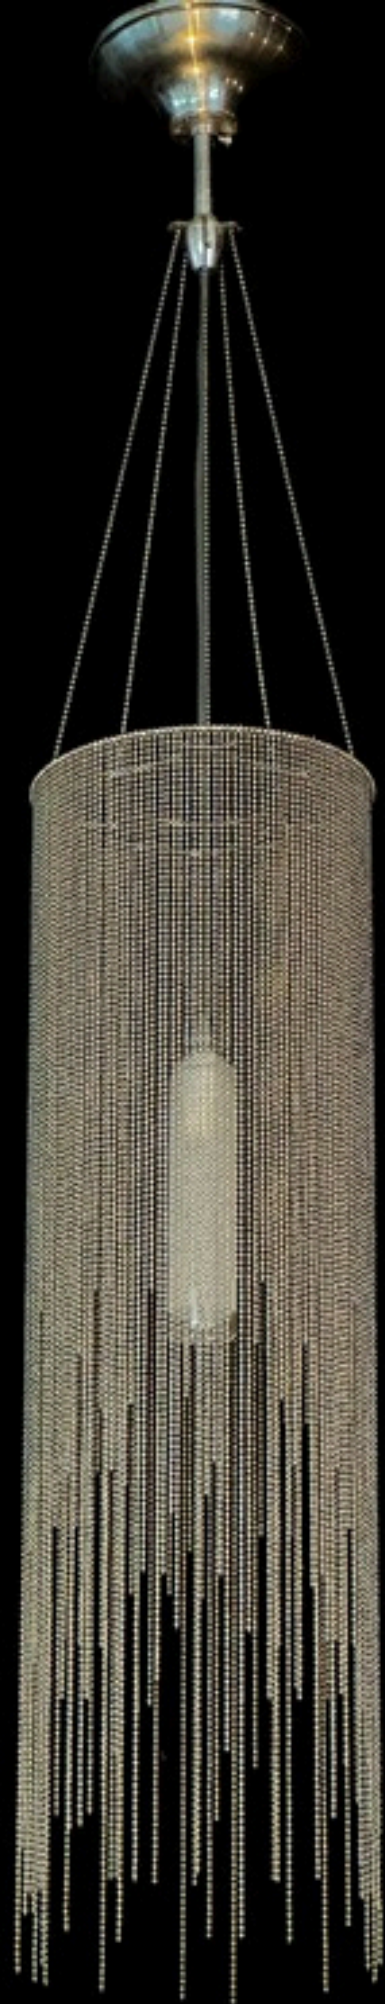

SUSPENDED PENDANT

BRASS

280W X 500-700H MM / TOTAL HEIGHT: 1000MM

WAS

R18 250

NOW

R9 125,00

S-280(MED)-PEN-M