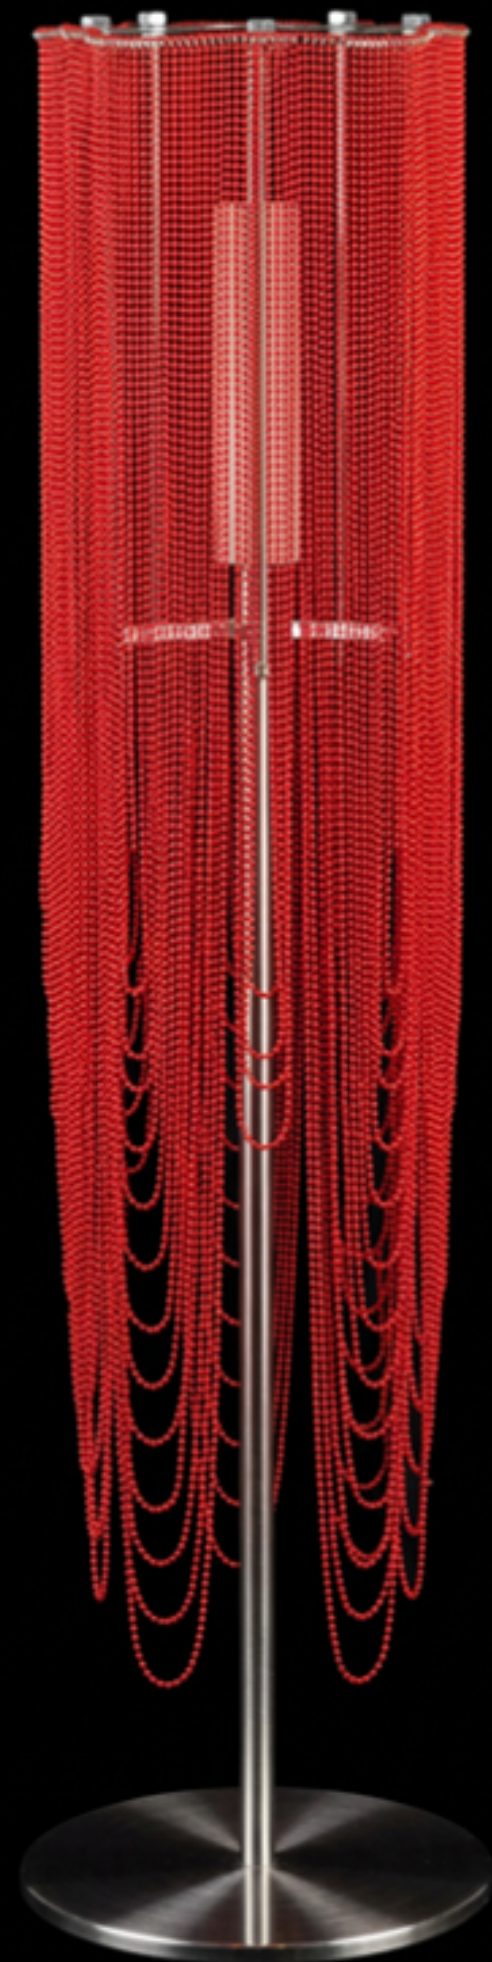

50%

**SCALLOPED LOOPED - 150MM
(X20F)**

TABLE LAMP

WHITE

150W X 350-520H MM / TOTAL HEIGHT: 620MM

WAS

R19 110

NOW

R9 555,00 EACH

S-150(SML)-TAB-C