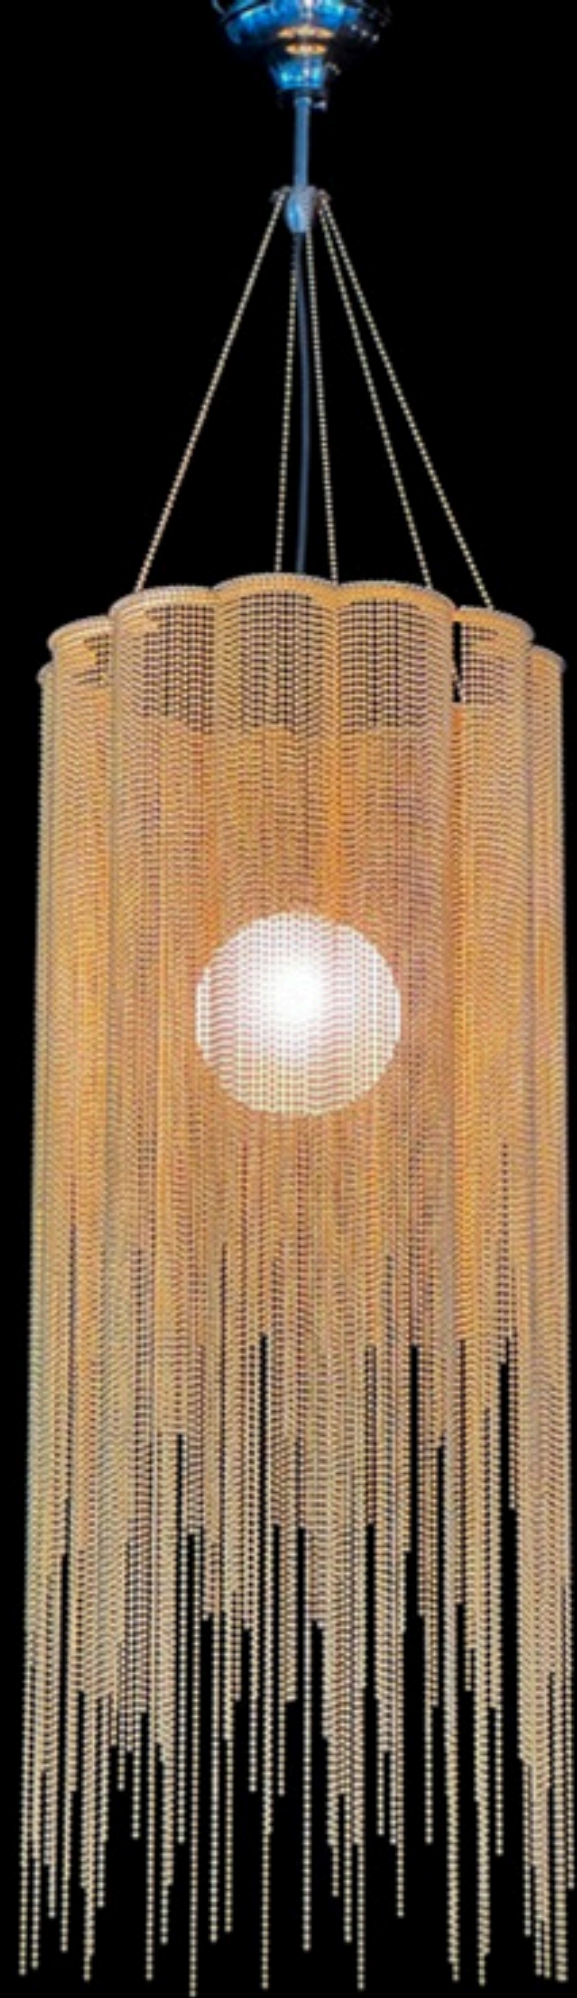

50%

SCALLOPED WILLOW PENDANT - 280MM

SUSPENDED PENDANT

BRASS

280W X 500-700H MM / TOTAL HEIGHT: 1000MM

WAS

R18 250

NOW

R9 125,00

S-280(MED)-PEN-M