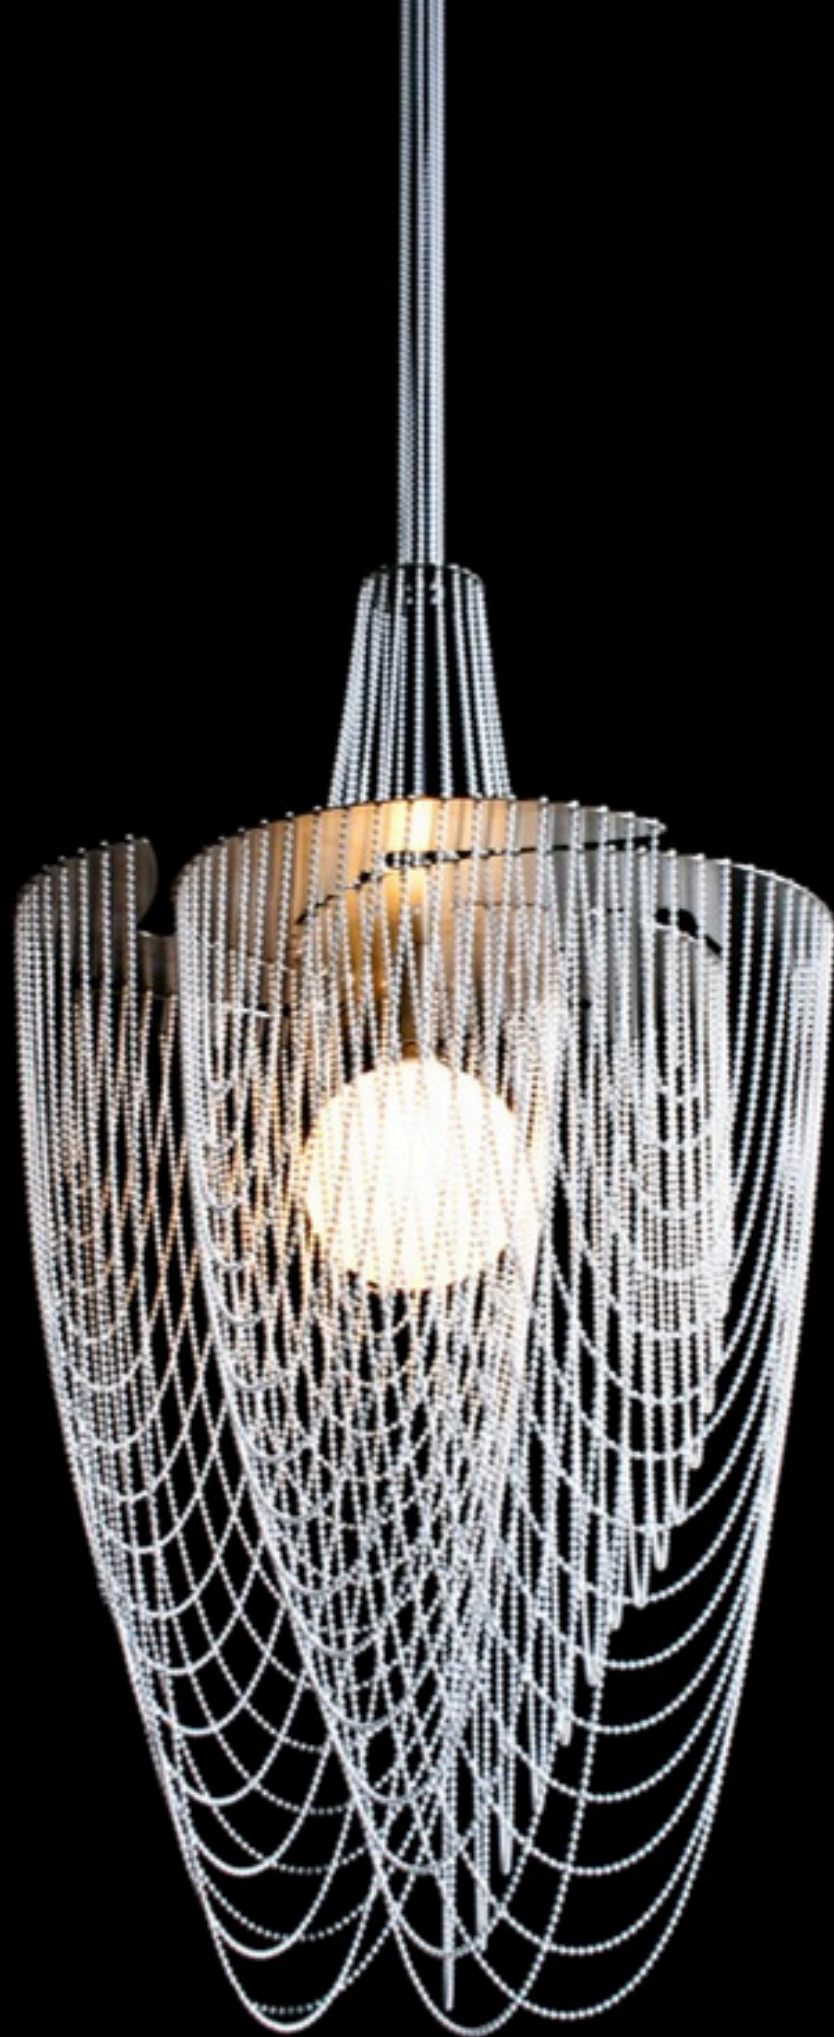

SUSPENDED PENDANT

COPPER

400W X 1400H MM / TOTAL HEIGHT: 1900MM

WAS

R31 250

NOW

R21 875,00

S-SPI-POD-DOUBLE-M