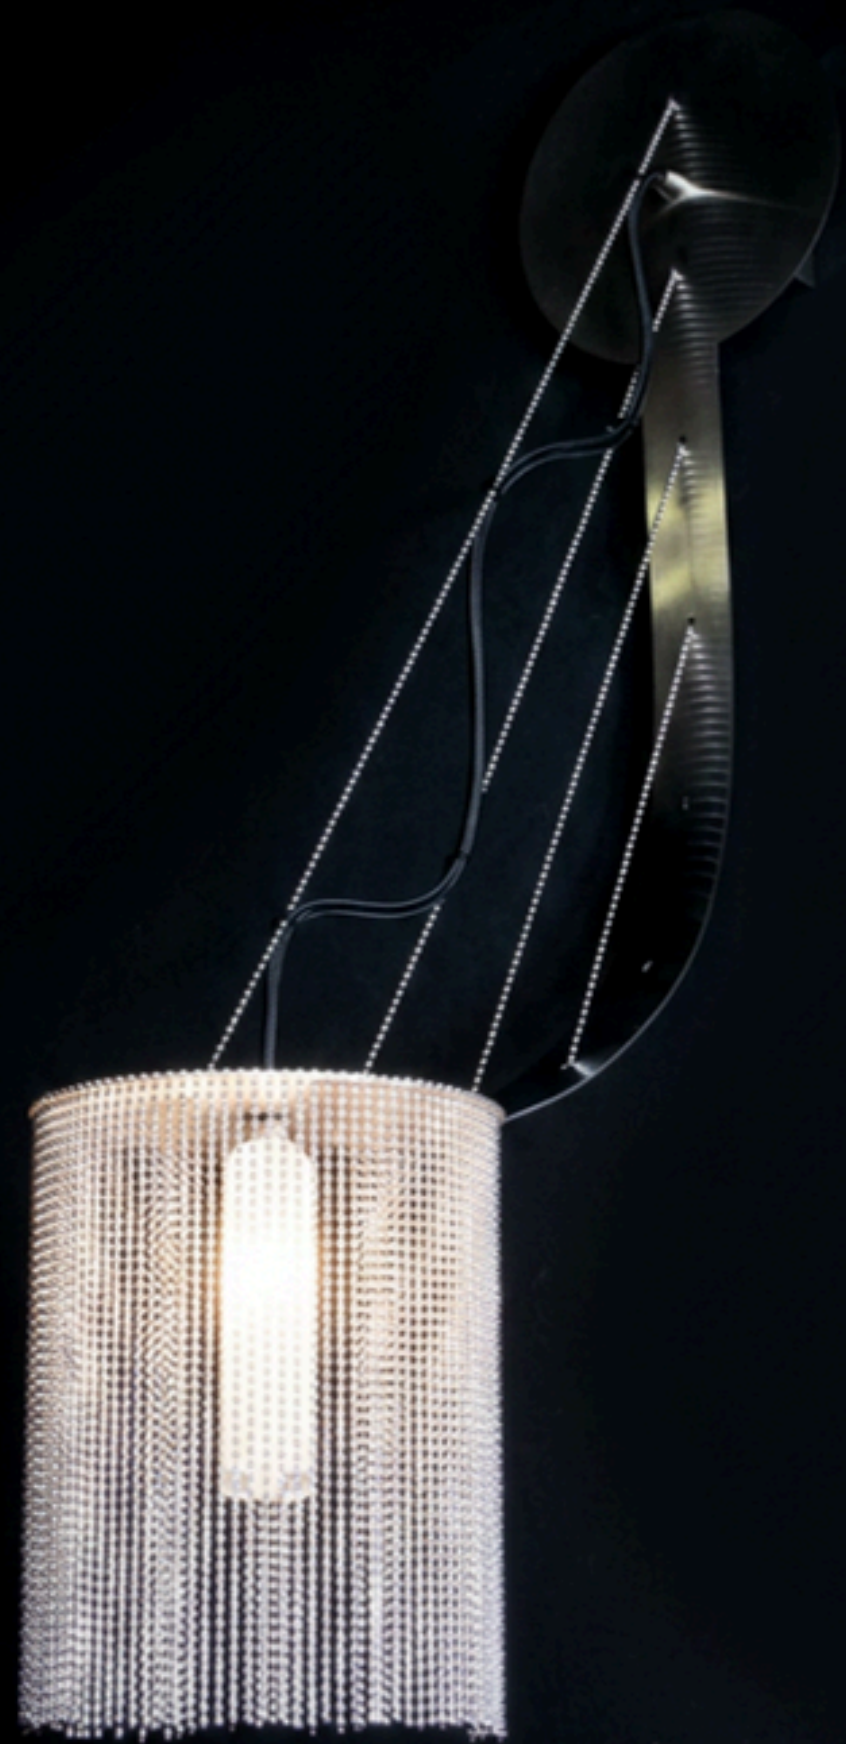

50%

.....

LANGARM - 170MM

WALL SCONCE

CHROME

170 X 525W MM / TOTAL HEIGHT: 710MM

WAS

R9 730

NOW

R4 865,00

S-LANGARM-170-WS-M