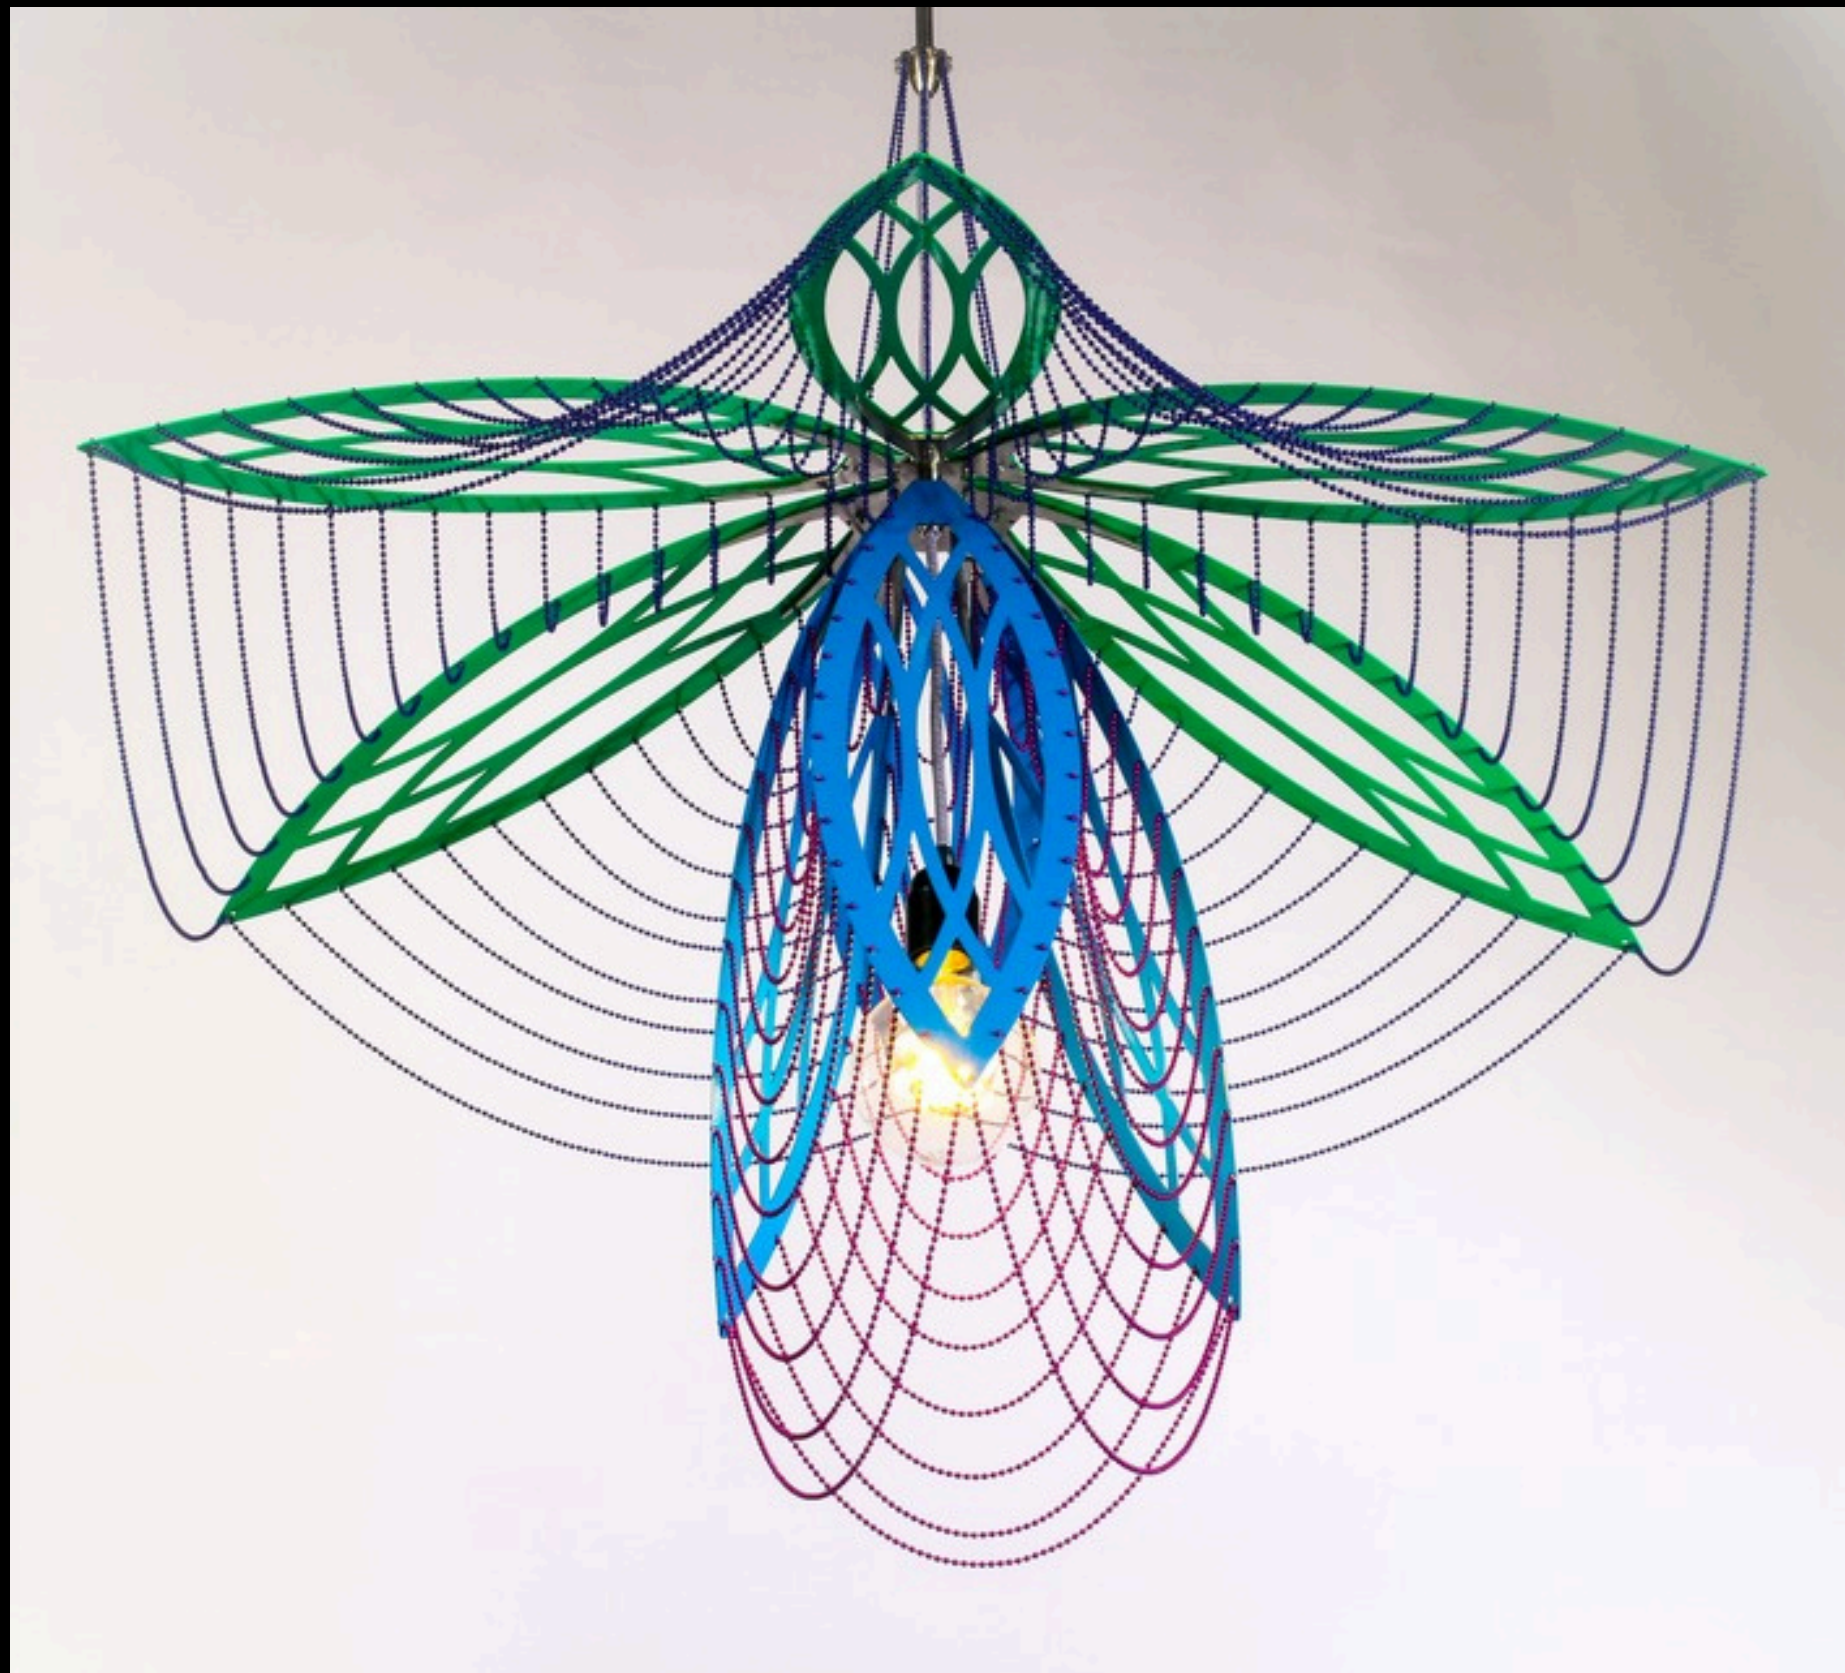

50%

AUDREY2 - GREEN, PURPLE & BLUE

SUSPENDED PENDANT

MIXED COLOUR

APROX 900MM DIA / 1000MMH

WAS

R6 000

NOW

R3 000,00

AUDRY-2