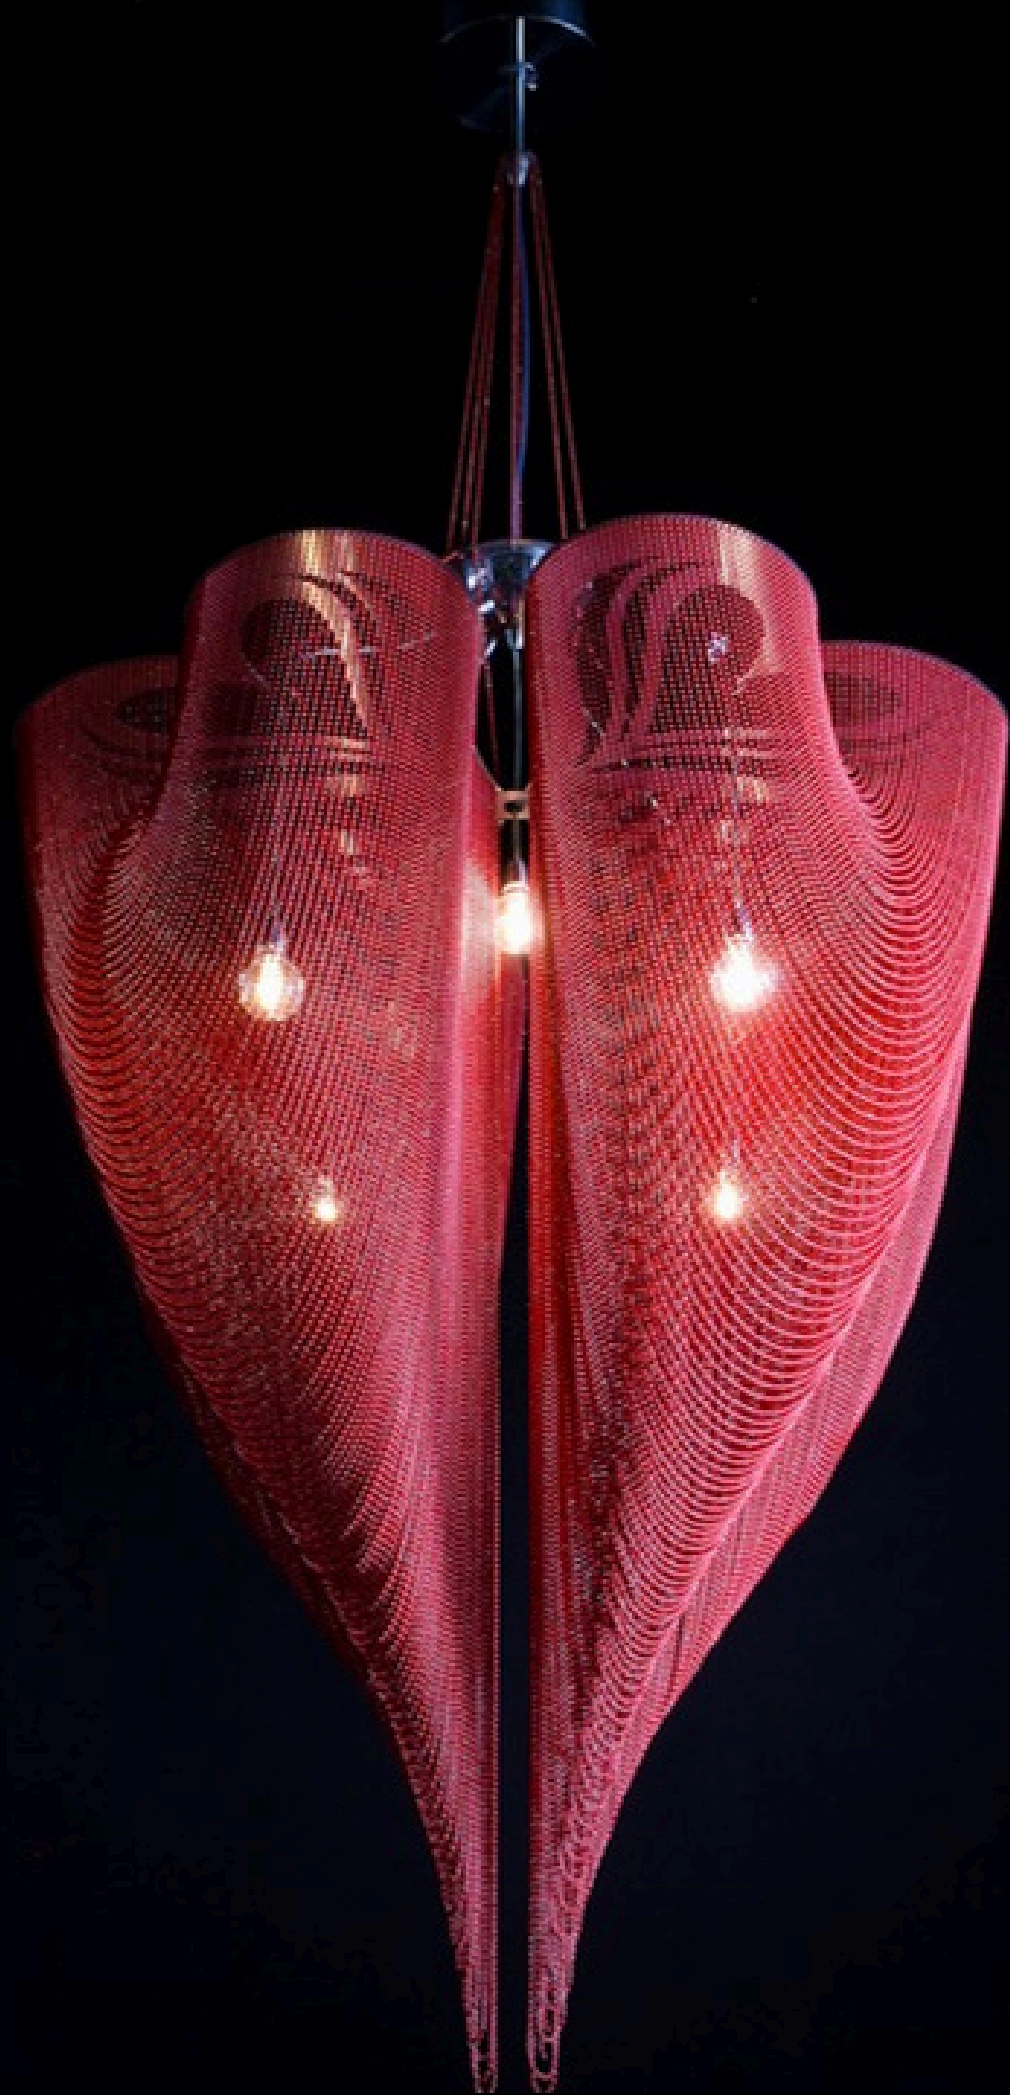

40%

.....

BIGLOVE CLOVER - 700MM

SUSPENDED CHANDELIER

RED

700W X 900H MM / TOTAL HEIGHT: 1700MM

WAS

R90 230

NOW

R54 192,00

S-BIGLOVE CL-700-S