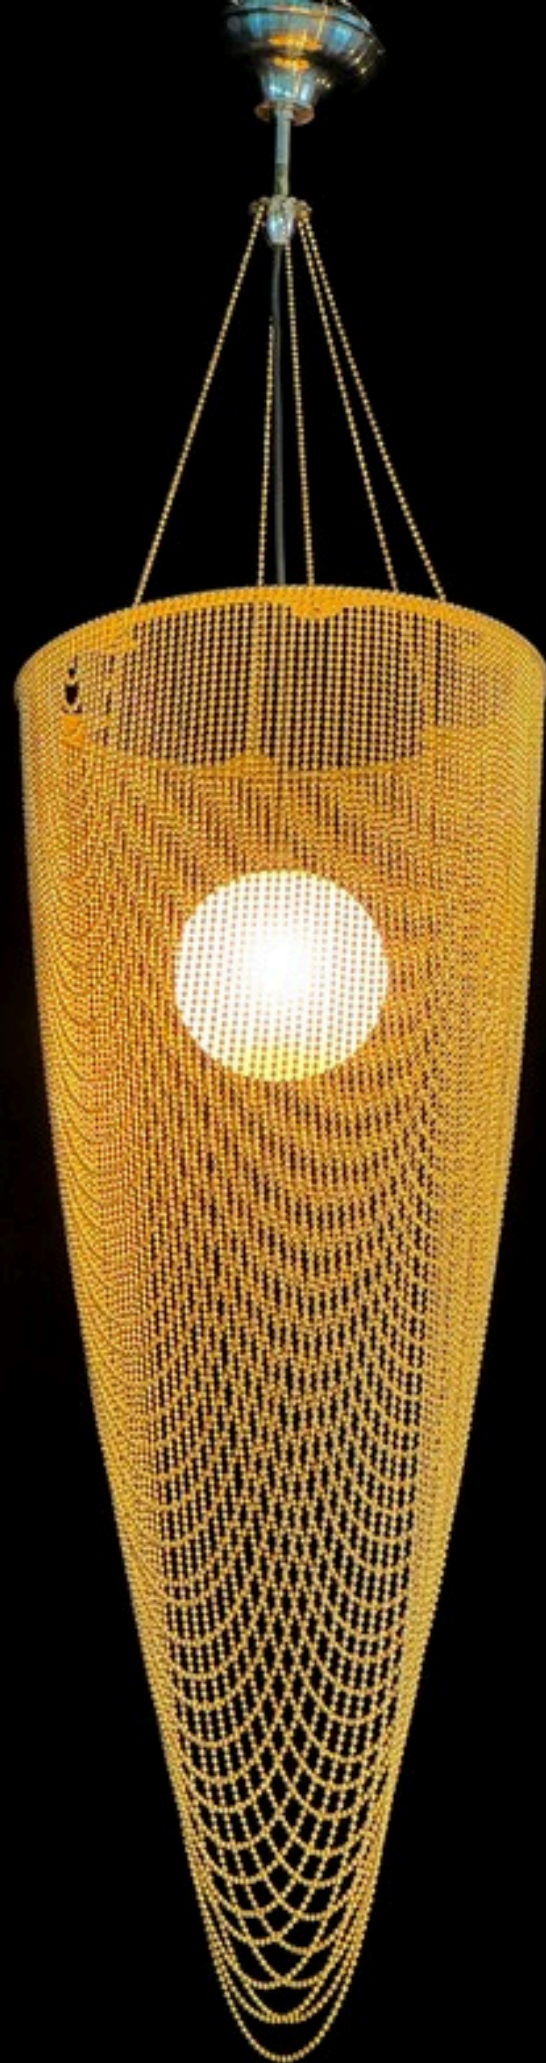

150W X 350-520H MM / TOTAL HEIGHT: 750MM

WAS

R11 100

NOW

R5 550,00

S-150(SML)-PEN-M

50%

CIRCULAR POD PENDANT - 280MM