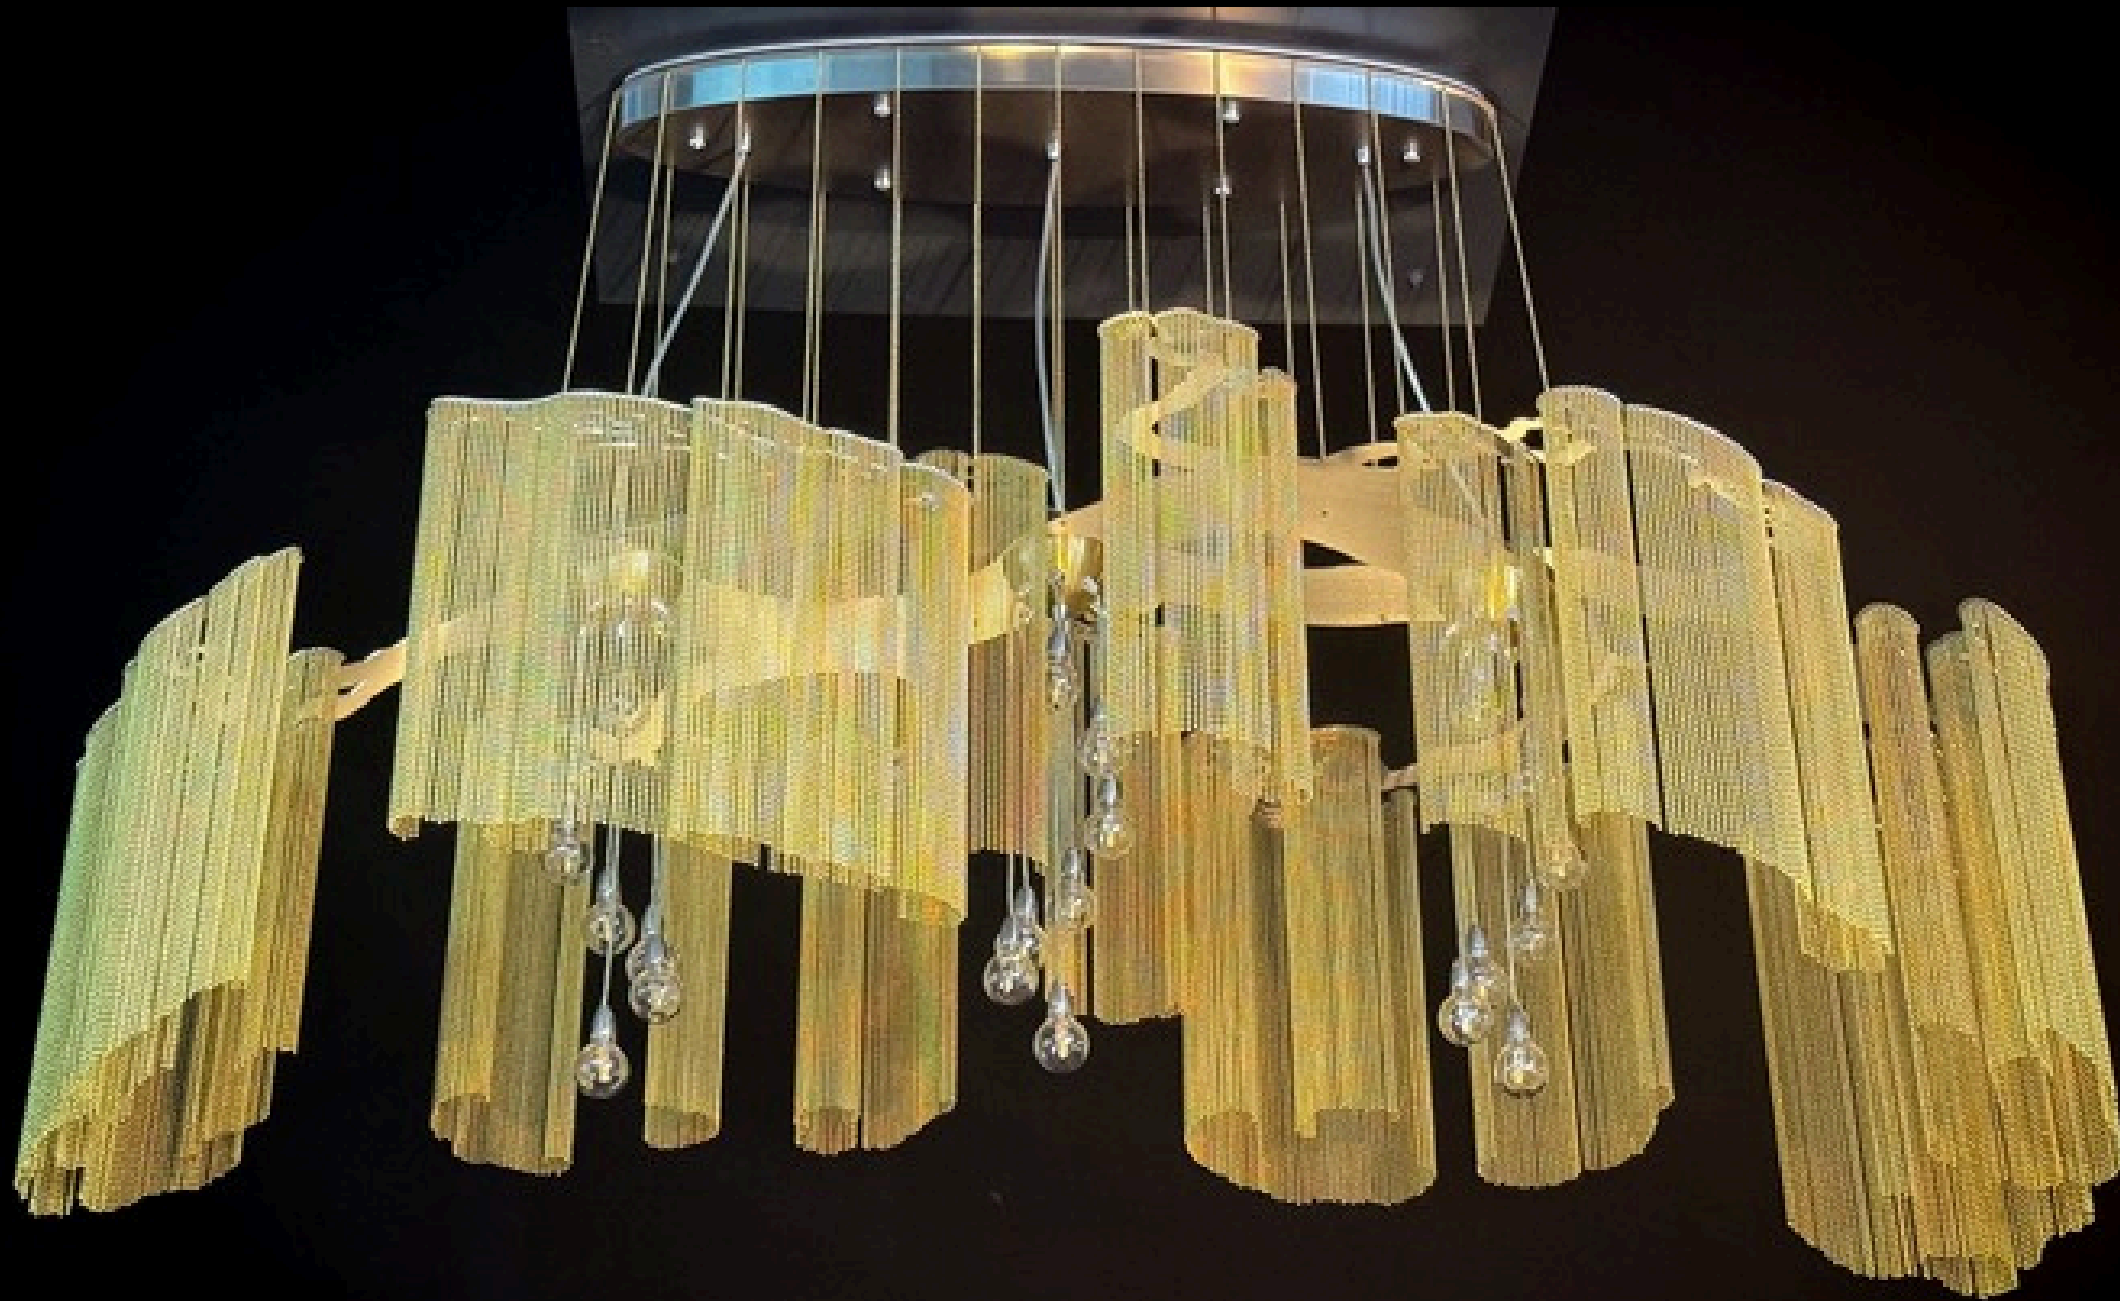

30%

ELONGATED FARAWAY TREE - 1600MM

SUSPENDED CHANDELIER

BRASS

1600X700W X 530H MM / TOTAL HEIGHT: 1000MM

WAS

R131 390

NOW

R91 973,00

S-ELONG FAT-1600-S