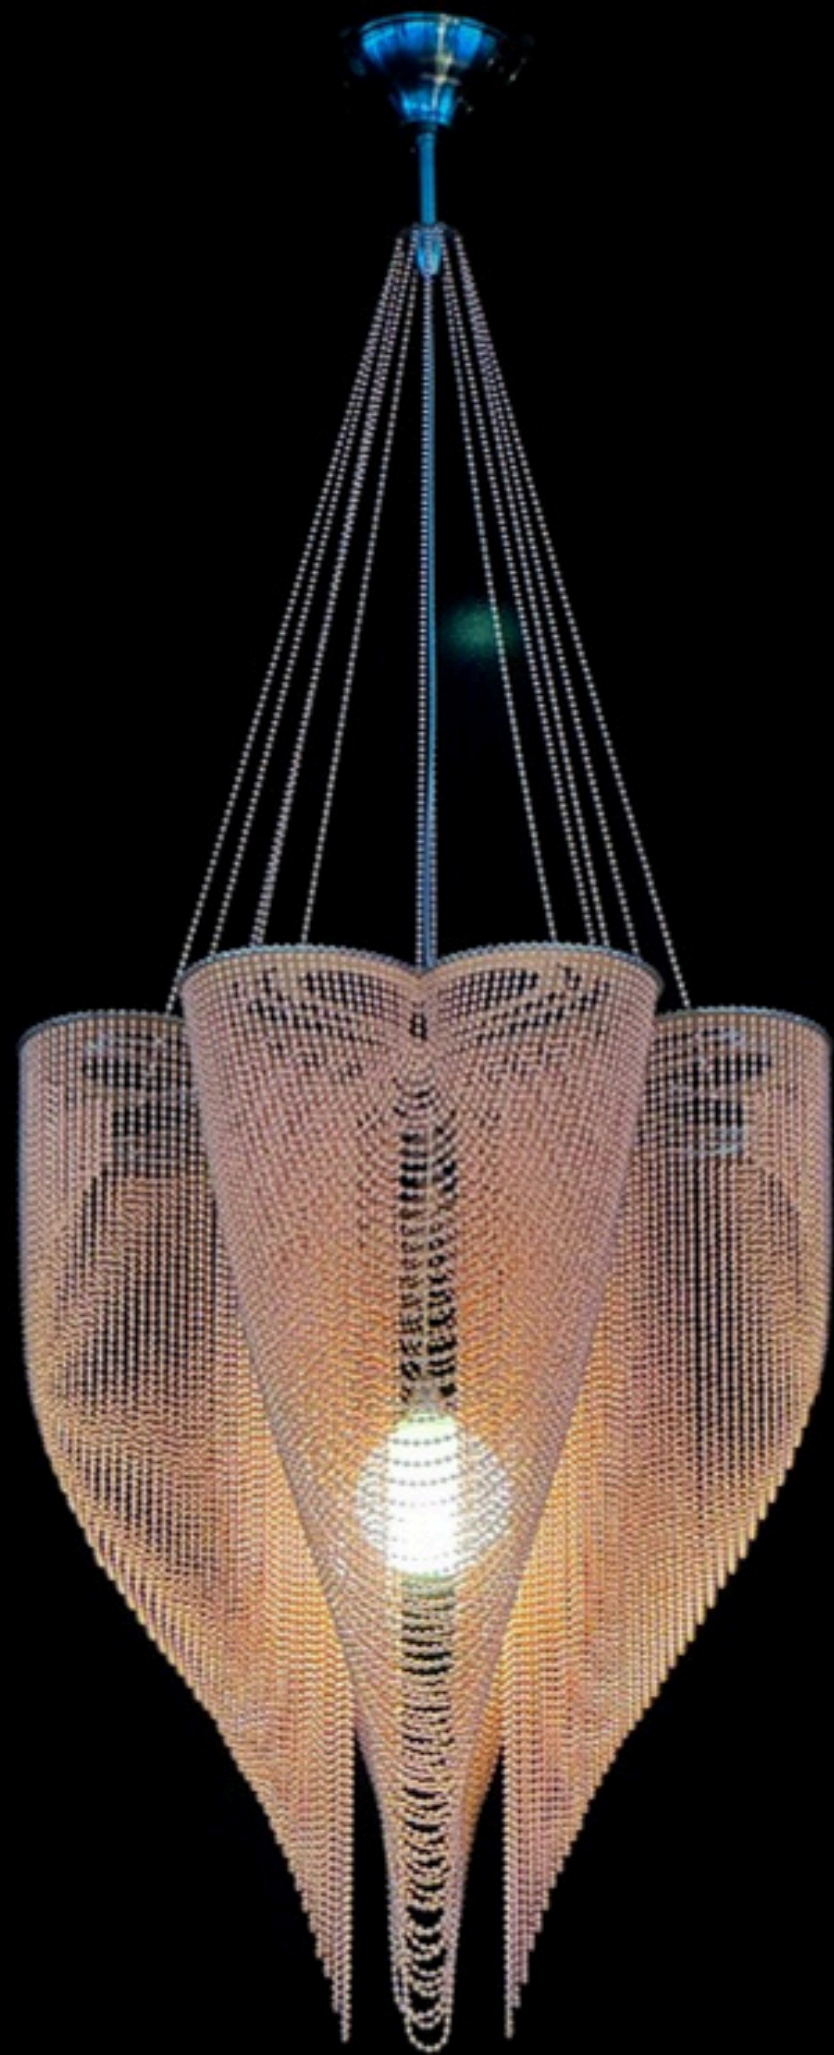

30%

.....

**BABYLOVE CLOVER - 400MM
(X2)**

SUSPENDED PENDANT

COPPER CHAIN - BLACK OXIDE FRAMES

400W X 450H MM / TOTAL HEIGHT: 900MM

WAS

R24 965

NOW

R17 475,50 EACH

S-BABYLOVE CL-400-S-M