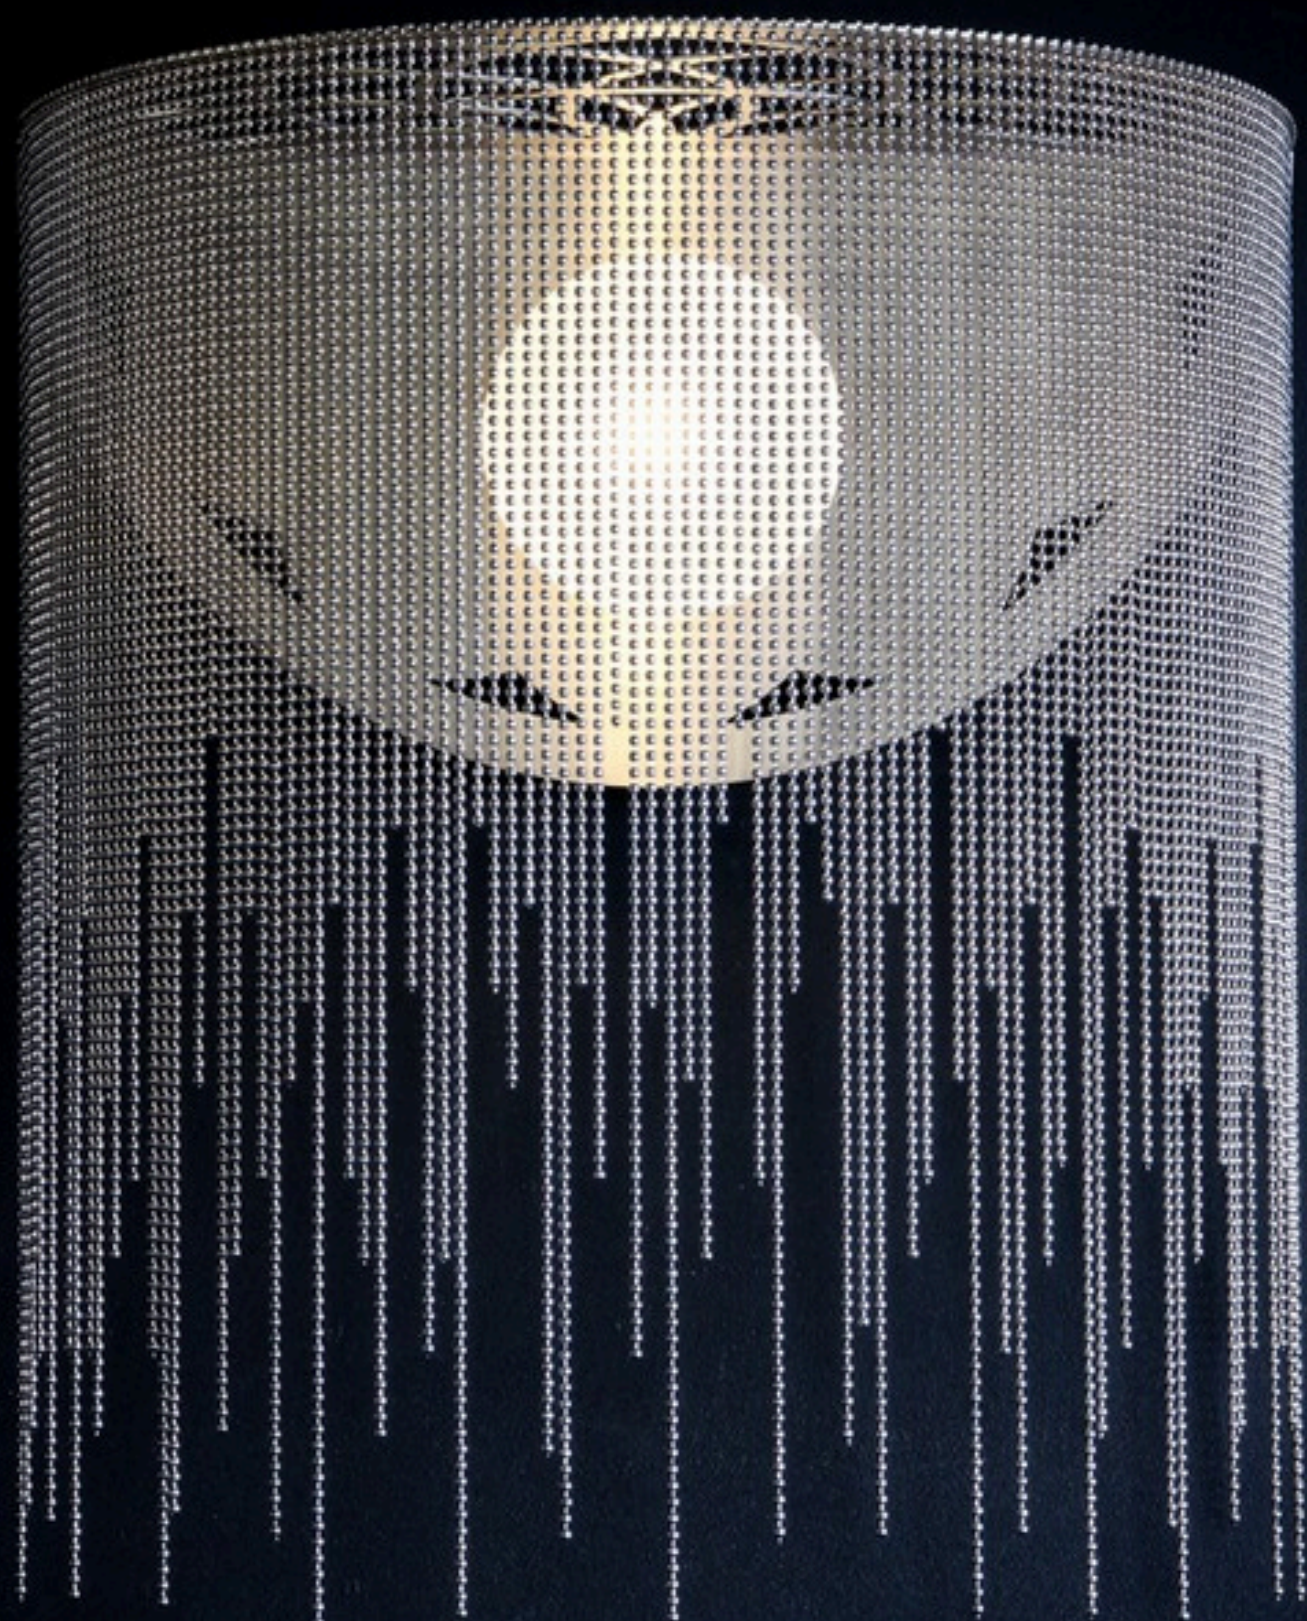

50%

CIRCULAR WILLOW PENDANT - 150MM

SUSPENDED PENDANT

SMOKE

150W X 350-520H MM / TOTAL HEIGHT: 750MM

WAS

R11 100

NOW

R5 550,00

S-150(SML)-PEN-M

40%

CIRCULAR WILLOW - 400MM

WALL SCONCE

CHROME

400 X 225W MM / TOTAL HEIGHT: 200-450MM

WAS