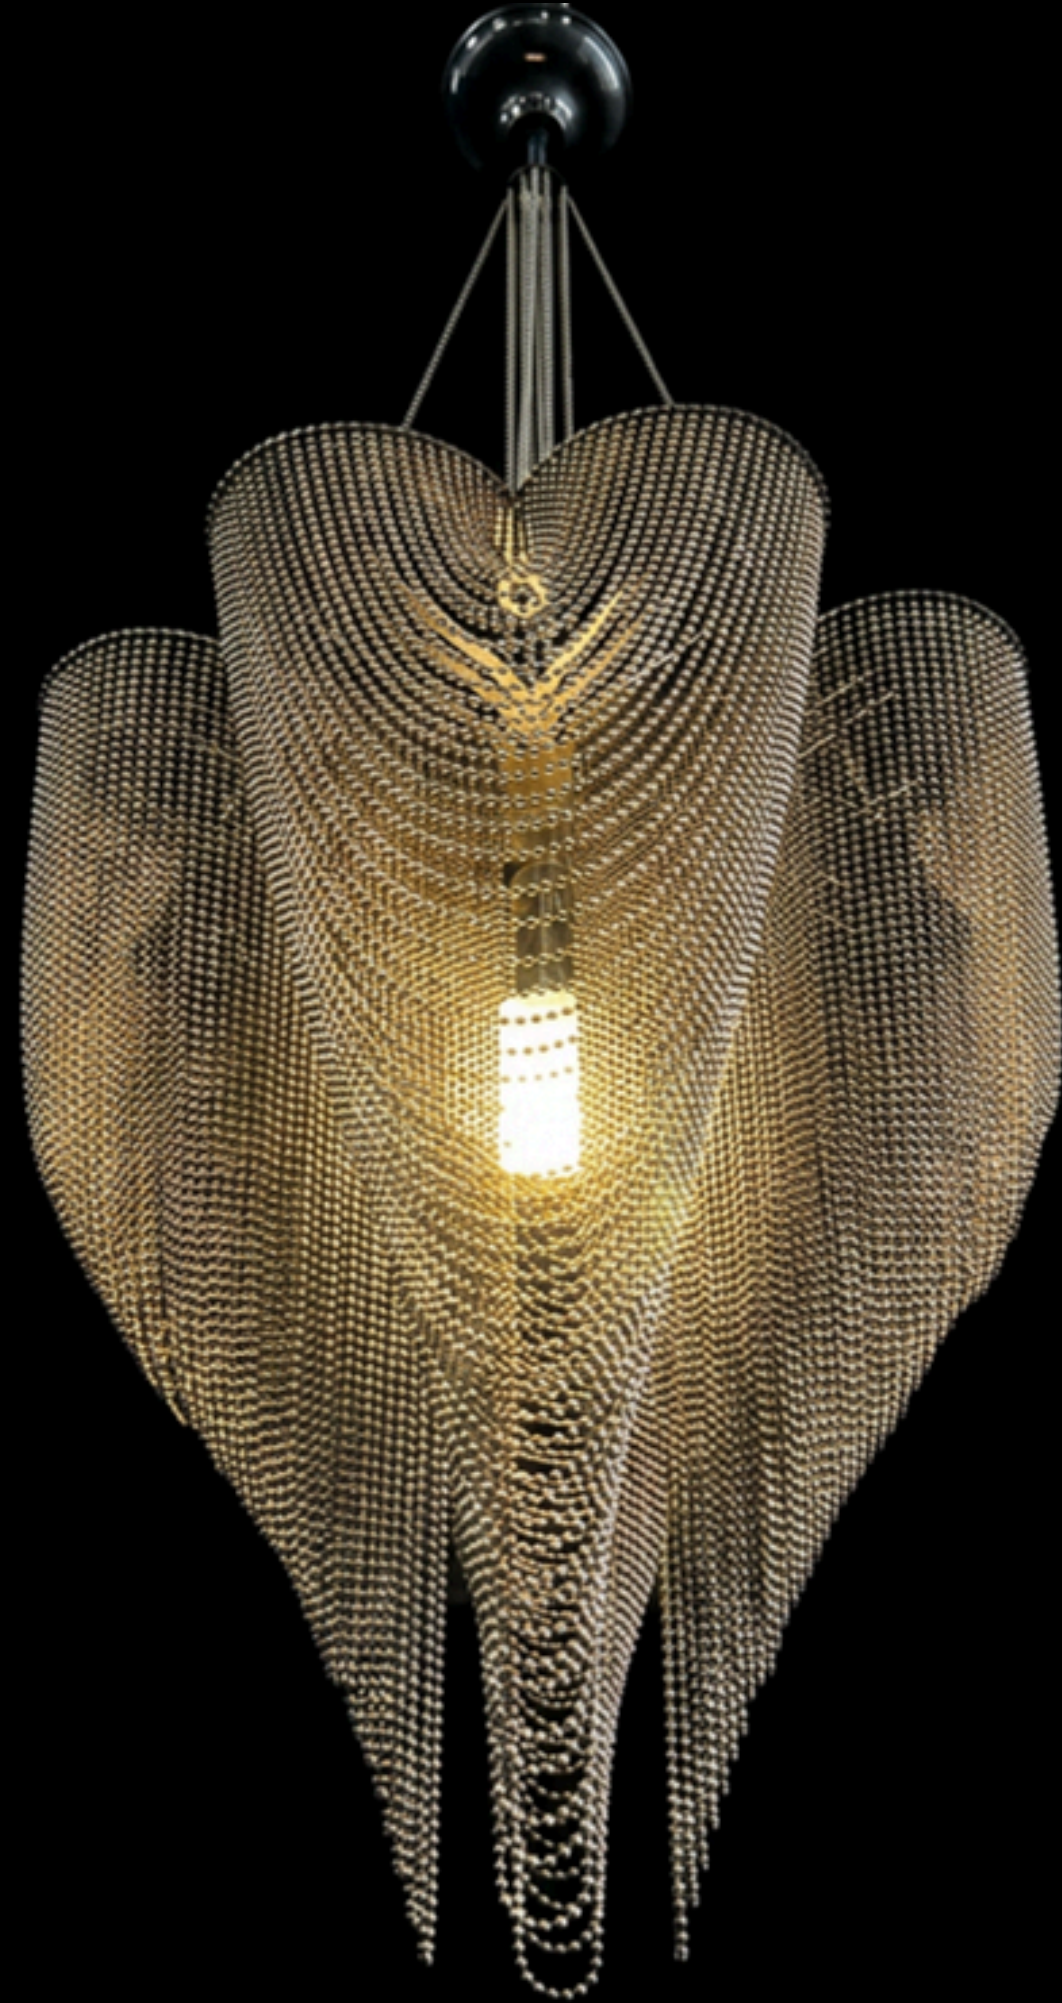

RED

700W X 900H MM / TOTAL HEIGHT: 1700MM

WAS

R90 230

NOW

R54 192,00

S-BIGLOVE CL-700-S

30%