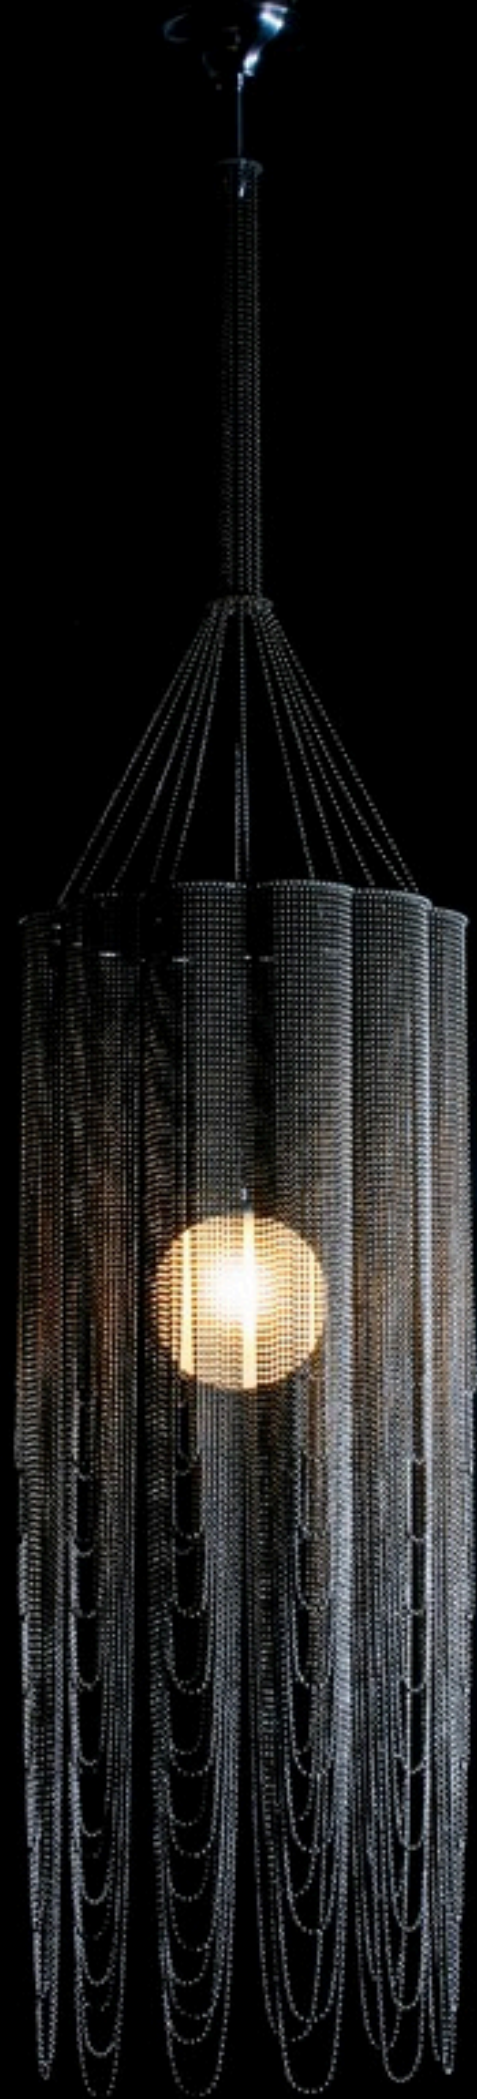

50%

SCALLOPED LOOPED PENDANT - 280MM

SUSPENDED PENDANT

CHROME

280W X 500-700H MM / TOTAL HEIGHT: 1000MM

WAS

R18 250

NOW