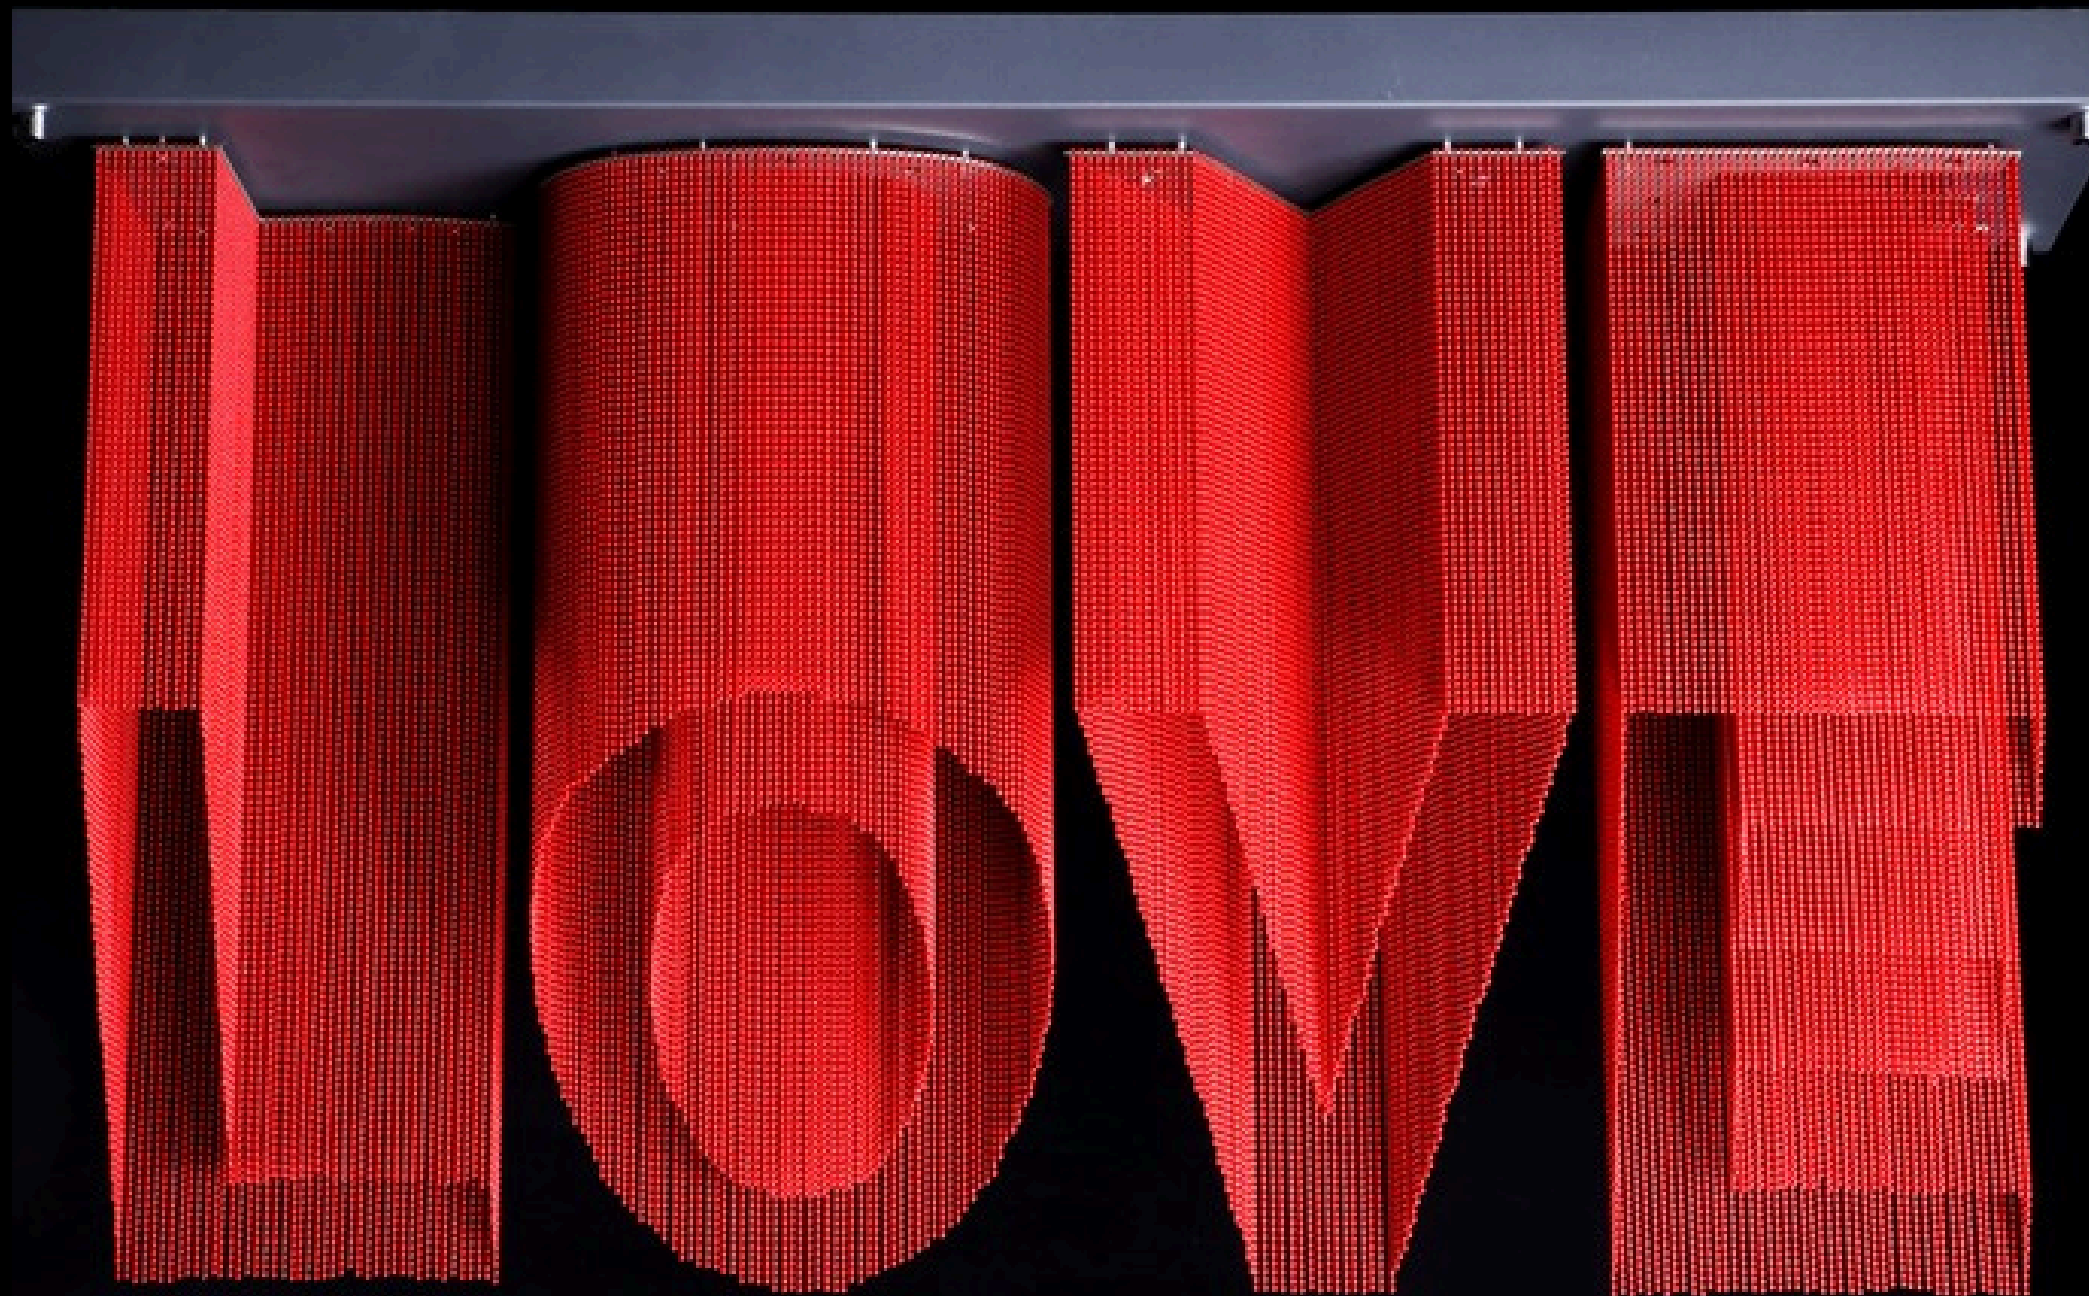

40%

LOVE

ART PIECE - SANS ELECTRICS

RED

1000MMW X 300MMD X 500MMH

WAS

R50 000

NOW

R30 000,00

LOVE-CUSTOM