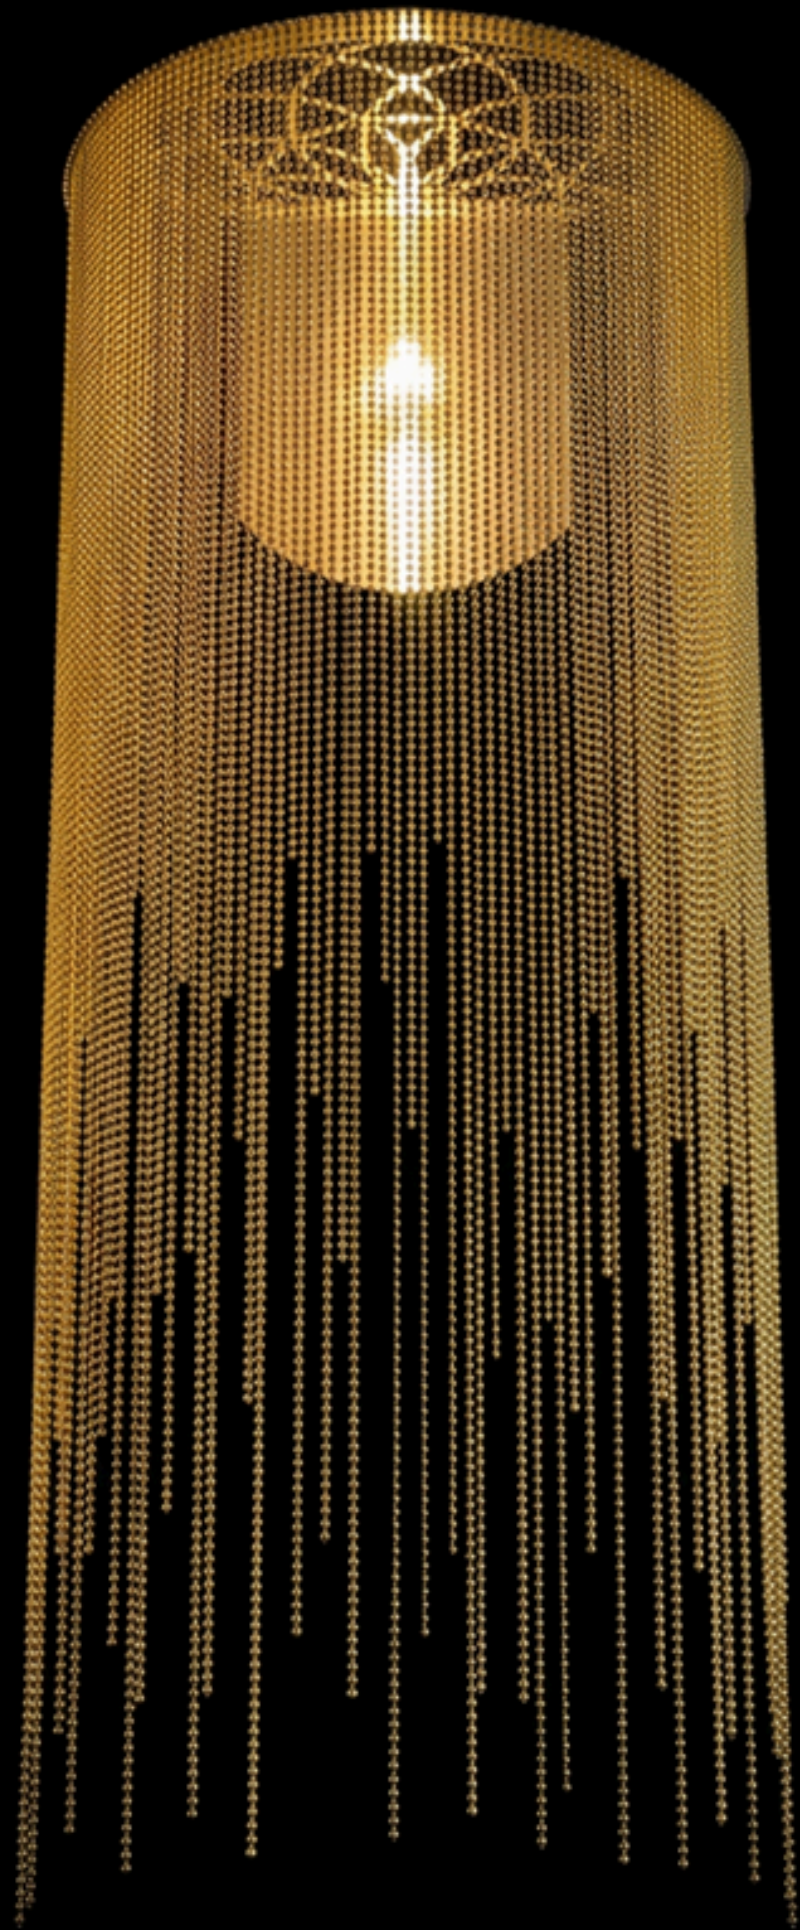

50%

CIRCULAR WILLOW - 280MM

WALL SCONCE

BRASS

280 X 180W MM / TOTAL HEIGHT: 500-700MM

WAS

R10 980

NOW

R5 490,00

S-CIR-WIL-280-WS-M