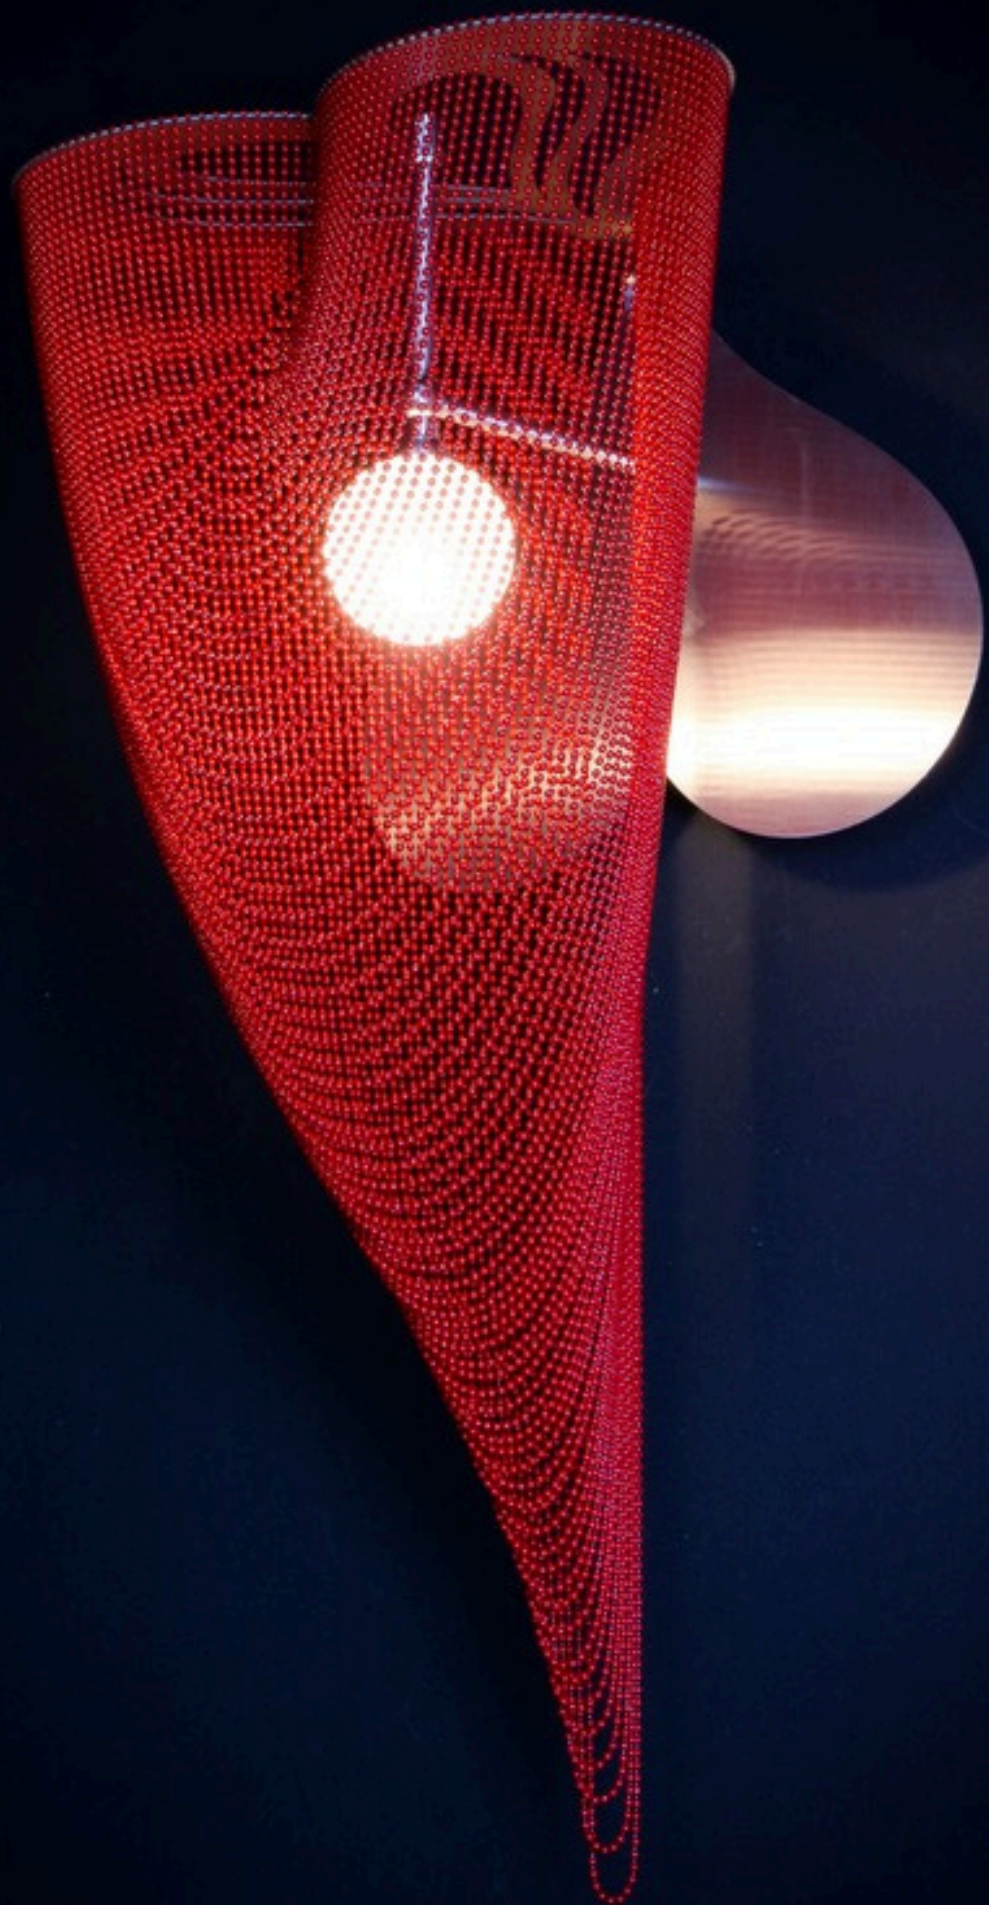

WHITE

300X275W MM / TOTAL HEIGHT: 650MM

WAS

R15 910

NOW

R11 137,00

S-BIGLOV CL-300-WS-C

30%