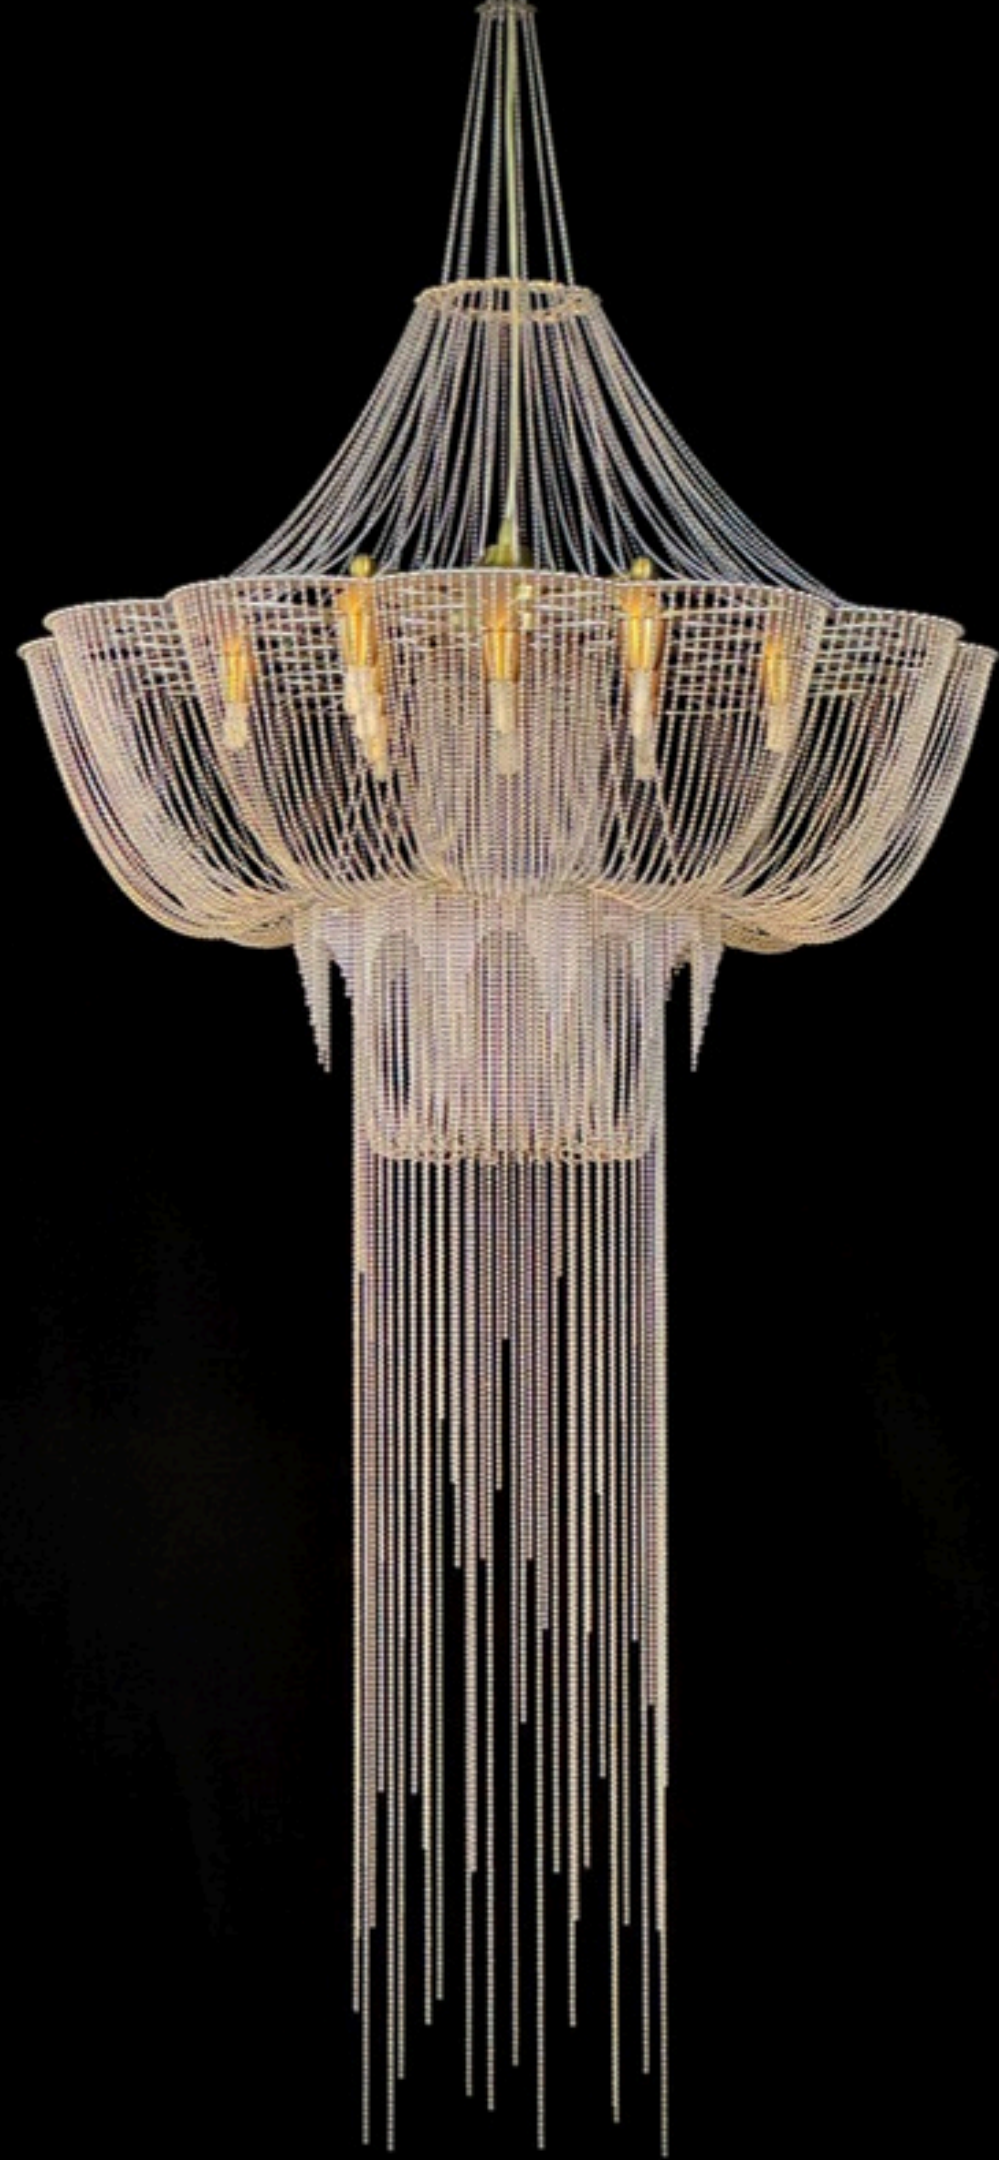

40%

.....

FLOWER OF LIFE - 700MM

SUSPENDED CHANDELIER
CHROME & BRASS COMPONENTS
700W X 825H MM / TOTAL HEIGHT: 1750MM

WAS
R68 550
NOW
R41 130,00

S-FOLC-700-S-M