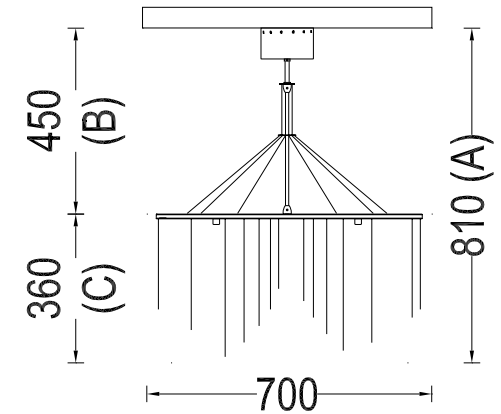

See our Finishes & Materials page for all standard specs

PRODUCT SIZE

SHADE SIZE: 700W X 360H MM / TOTAL HEIGHT: 810MM

PACKAGING DIMENSIONS

810MM(W) X 810MM(L) X 330MM(H)

LAMP TYPE & NO

19X G4-2W LEDS (38W)
WARM WHITE - DIMMABLE

CLASS III
IP RATING 52
QC RATING 32

VOLTAGE RANGE
12V

PRODUCT MARKS & RATINGS

WEIGHT 12KG
PACKED WEIGHT 21KG

TECHNICAL DRAWING

INTERACT

SELECT CHAIN FINISH

- SILVER *
- BRASS *
- COPPER *
- SMOKE *
- MIXED METALIC *
- BLACK OXIDE †
- RUST OXIDE †
- WHITE *
- RED *
- BLACK *

CUSTOMISE DIMENSIONS

A

B

C

LAMP TYPE

QUANTITY

ADDITIONAL COMMENTS

[WEB LINK & DOWNLOAD](#)