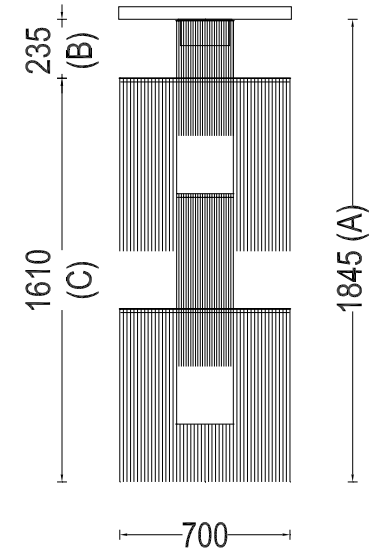

## PRODUCT SIZE

SHADE SIZE: 700X700 X 1610H MM / TOTAL HEIGHT: 1845MM

## PACKAGING DIMENSIONS

810MM(W) X 810MM(L) X 330MM(H)

## LAMP TYPE & NO

36 X G4-LED 12V 2 WATT LAMPS (72W) LED ONLY

CLASS III  
IP RATING 52  
QC RATING 31

VOLTAGE RANGE  
12V

PRODUCT  
MARKS &  
RATINGS

WEIGHT 34KG  
PACKED 45KG  
WEIGHT

## TECHNICAL DRAWING