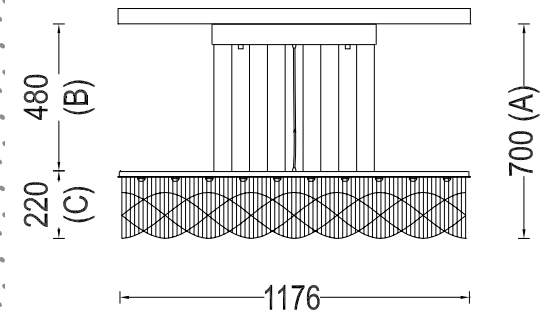

STREAMWAVE | STREAMWAVE - SUSPENDED - 1200 | STREAM-1200-S

DESCRIPTION

StreamWave is a very unusual dynamic piece that plays with one's perception as it appears to transform from different viewpoints in subtle ways. The design is composed of staggered waves which evoke a subtle feeling of rhythmic movement. Illuminated by 20x 2W G4 LED's.

PRODUCT SIZE

SHADE SIZE: 1200X400W X 220H MM / TOTAL HEIGHT: 700MM

PACKAGING DIMENSIONS

1300MM(W) X 520MM(L) X 390MM(H)

LAMP TYPE & NO

20 X G4-LED 12V 2 WATT LAMPS (40W) LED ONLY

CLASS III
IP RATING 52
QC RATING 31

VOLTAGE RANGE
12 V (110-240V IN)

PRODUCT
MARKS &
RATINGS

WEIGHT 18KG
PACKED 26KG
WEIGHT

TECHNICAL DRAWING

INTERACT

SELECT COLOUR

- SILVER *
- BRASS *
- COPPER *
- SMOKE *
- MIXED METALIC *
- RUST *
- WHITE
- RED
- BLACK