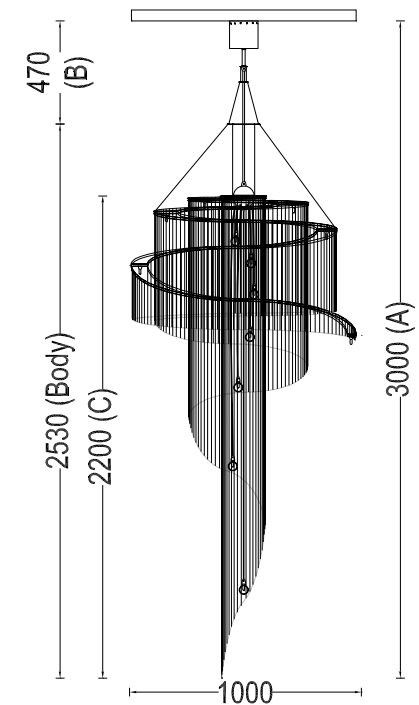

## PRODUCT SIZE

SHADE SIZE: 1000W X 2200H MM / TOTAL HEIGHT: 3000MM

## PACKAGING DIMENSIONS

1140MM(W) X 1140MM(L) X 300MM(H)

CLASS III

IP RATING 52

QC RATING 21

VOLTAGE RANGE  
12V

PRODUCT  
MARKS &  
RATINGS

WEIGHT 31KG

PACKED 45KG  
WEIGHT

## TECHNICAL DRAWING