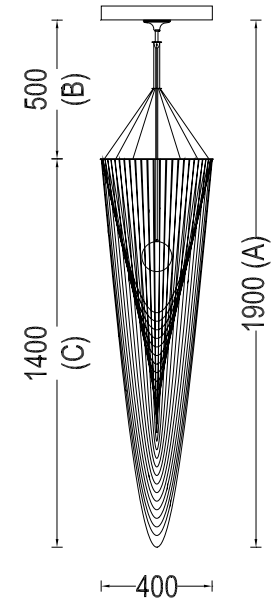

## PRODUCT SIZE

SHADE SIZE: 400W X 1400H MM / TOTAL HEIGHT: 1900MM

## PACKAGING DIMENSIONS

560MM(W) X 560MM(L) X 330MM(H)

## TECHNICAL DRAWING