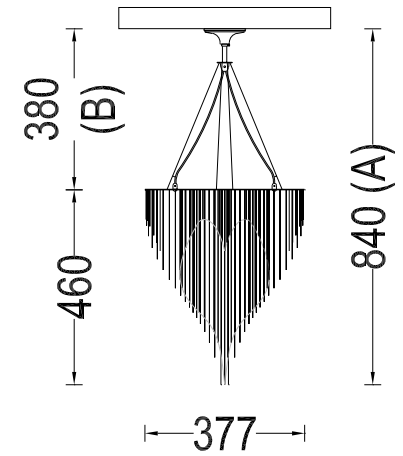

## PRODUCT SIZE

SHADE SIZE: 400W X 460H MM / TOTAL HEIGHT: 840MM

## PACKAGING DIMENSIONS

560MM(W) X 560MM(L) X 330MM(H)

## TECHNICAL DRAWING