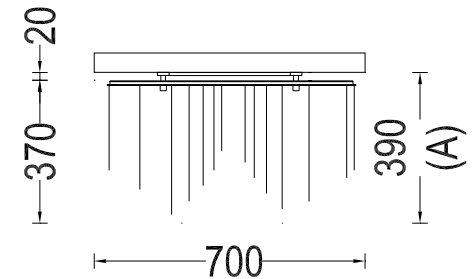

ROSE CHANDELIERS | ROSE - 700 - CEILING MOUNTED - STRAIGHT | ROSE-700-STR-C

DESCRIPTION

A ceiling mounted Hi-Tech plate chandelier with chain curtains as `petals` arranged in a layered formation in the shape of a Rose. Made from lasercut stainless steel frames, chrome plated or lacquered, solid brass components and ballchain in several optional finishes. Available in two optional styles `straight` or `looped`. Available in G4-Halogen or LED

PRODUCT SIZE

SHADE SIZE: 700W X 370H MM / TOTAL HEIGHT: 390MM

PACKAGING DIMENSIONS

810MM(W) X 810MM(L) X 330MM(H)

LAMP TYPE & NO

19 X G4-HALOGEN 12V 10 WATT LAMPS (190W) OR
19X G4-2W LEDS

CLASS III
IP RATING 52
QC RATING 32

VOLTAGE RANGE
12V

PRODUCT
MARKS &
RATINGS

WEIGHT 13KG
PACKED 22KG
WEIGHT

TECHNICAL DRAWING

INTERACT

SELECT COLOUR

- SILVER *
- BRASS *
- COPPER *
- SMOKE *
- MIXED METALLIC *
- RUST *
- WHITE
- RED
- BLACK

* METALLIC