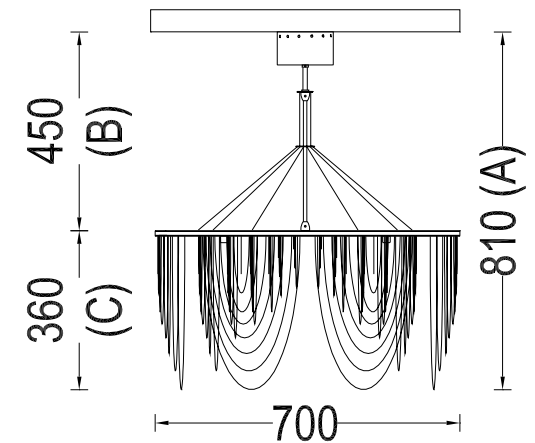

## PRODUCT SIZE

SHADE SIZE: 700W X 360H MM / TOTAL HEIGHT: 810MM

## PACKAGING DIMENSIONS

810MM(W) X 810MM(L) X 330MM(H)

## TECHNICAL DRAWING