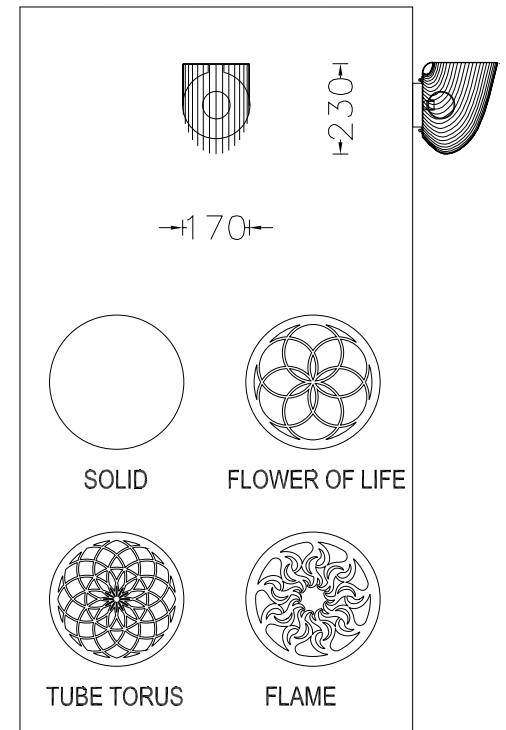

## PRODUCT SIZE

SHADE SIZE: 170 X 220W MM / TOTAL HEIGHT: 230MM

## PACKAGING DIMENSIONS

310MM(W) X 310MM(L) X 350MM(H)

## LAMP TYPE & NO

1 X G9-HALOGEN 18-40 WATT LAMPS (40W) OR 1X G9-2.5W LEDS. OR 1 X E12/14 // E26/27 LED

CLASS II

IP RATING 54

QC RATING 21

VOLTAGE RANGE

110-240V

PRODUCT MARKS & RATINGS

## TECHNICAL DRAWING