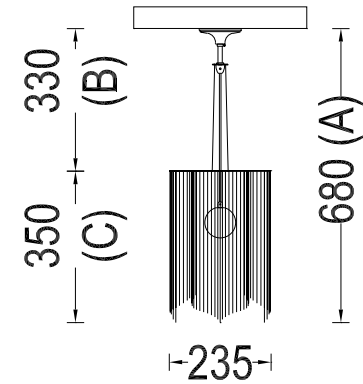

## PRODUCT SIZE

SHADE SIZE: 250W X 350H MM / TOTAL HEIGHT: 680MM

## PACKAGING DIMENSIONS

460MM(W) X 460MM(L) X 330MM(H)

## LAMP TYPE & NO

1 X G9-HALOGEN 18-40 WATT LAMPS OR 1X G9-2.5W LED

CLASS II  
IP RATING 54  
QC RATING 21

VOLTAGE RANGE  
110 - 240 V

PRODUCT  
MARKS &  
RATINGS

WEIGHT 1.3KG  
PACKED 4.3KG  
WEIGHT

## TECHNICAL DRAWING