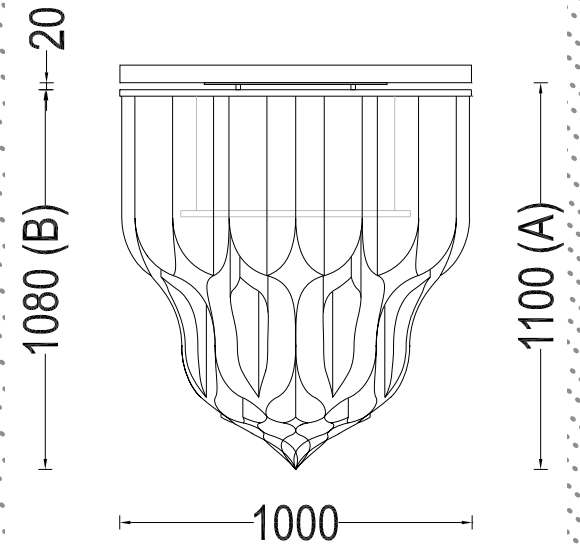

LOTUS MANDALA | LOTUS MANDALA - CEILING MOUNTED - 1000 | MAND-LOTUS-1000-C

DESCRIPTION

An extremely beautiful sacred lotus flower mandala. Illuminated by 40 surface mounted and suspended LED Lamps.

PRODUCT SIZE

SHADE SIZE: 1000W X 1080H MM / TOTAL HEIGHT: 1100MM

PACKAGING DIMENSIONS

1140MM(W) X 1140MM(L) X 390MM(H)

LAMP TYPE & NO

40 X G4-LED 12V 2 WATT LAMPS (80W) LED ONLY

CLASS III
IP RATING 52
QC RATING 31

VOLTAGE RANGE
12V

PRODUCT
MARKS &
RATINGS

WEIGHT 60KG
PACKED 77KG
WEIGHT

TECHNICAL DRAWING

INTERACT

SELECT COLOUR

- SILVER *
- BRASS *
- COPPER *
- SMOKE *
- MIXED METALIC *
- RUST *
- WHITE
- RED
- BLACK

* METALLIC

CUSTOMISE DIMENSIONS