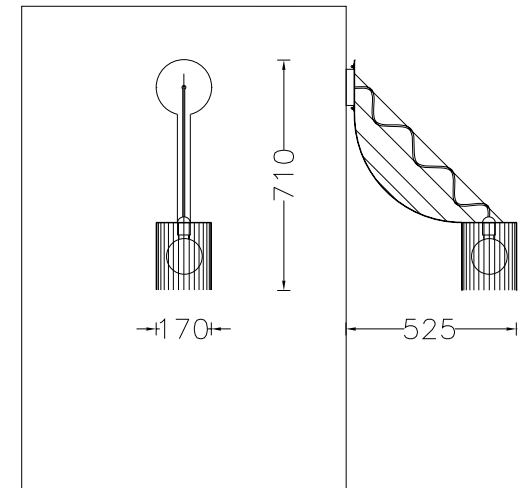

PRODUCT SIZE

SHADE SIZE: 170 X 525W MM / TOTAL HEIGHT: 710MM

PACKAGING DIMENSIONS

310MM(W) X 800MM(L) X 340MM(H)

LAMP TYPE & NO

1 X G9-HALOGEN 18-40 WATT LAMPS (40W) OR 1X G9-2.5W LEDS. OR 1 X E12/14 //E26/27 LED

CLASS II
IP RATING 54
QC RATING 21

 VOLTAGE RANGE
110-240V

PRODUCT MARKS & RATINGS

WEIGHT 3KG
PACKED 5KG
WEIGHT

TECHNICAL DRAWING

INTERACT

SELECT COLOUR

- SILVER *
- BRASS *
- COPPER *
- SMOKE *
- MIXED METALIC *
- RUST *
- WHITE
- RED
- BLACK

* METALLIC

CUSTOMISE DIMENSIONS

A

B

LAMP TYPE

QUANTITY

ADDITIONAL COMMENTS

[WEB LINK](#)