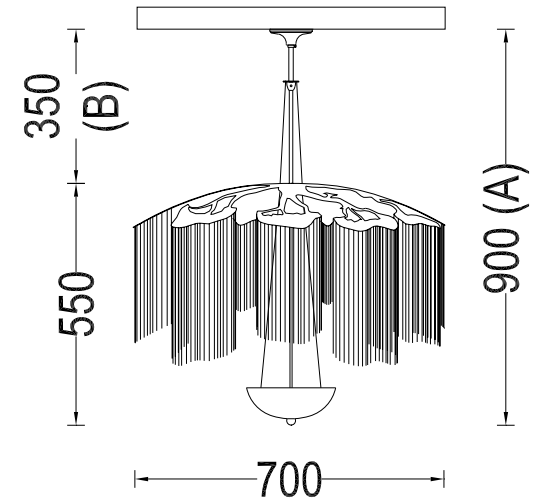

TECHNICAL DRAWING

INTERACT

SELECT COLOUR

- ☐ SILVER *
- ☐ BRASS *
- ☐ COPPER *
- ☐ SMOKE *
- ☐ MIXED METALIC *
- ☐ RUST *
- ☐ WHITE
- ☐ RED
- ☐ BLACK

* METALLIC

CUSTOMISE DIMENSIONS

A

B

LAMP TYPE

QUANTITY

ADDITIONAL COMMENTS

[WEB LINK](#)

[DOWNLOAD](#)