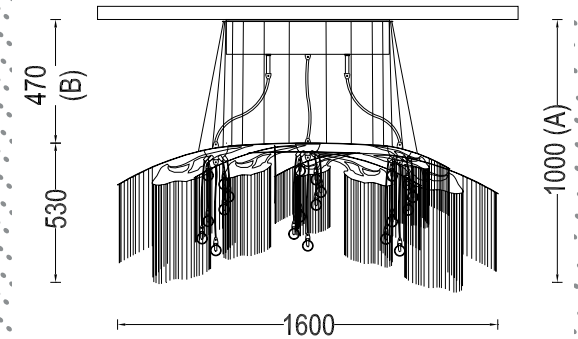

## PRODUCT SIZE

SHADE SIZE: 1600X700W X 530H MM / TOTAL HEIGHT: 1000MM

## PACKAGING DIMENSIONS

1760MM(W) X 800MM(L) X 390MM(H)

## LAMP TYPE & NO

18 X G4-HALOGEN 12V 10 WATT LAMPS (180W) OR  
18X G4-2W LEDS

CLASS III  
IP RATING 52  
QC RATING 21

VOLTAGE RANGE  
12V

PRODUCT  
MARKS &  
RATINGS

WEIGHT 18KG  
PACKED 35KG  
WEIGHT

## TECHNICAL DRAWING