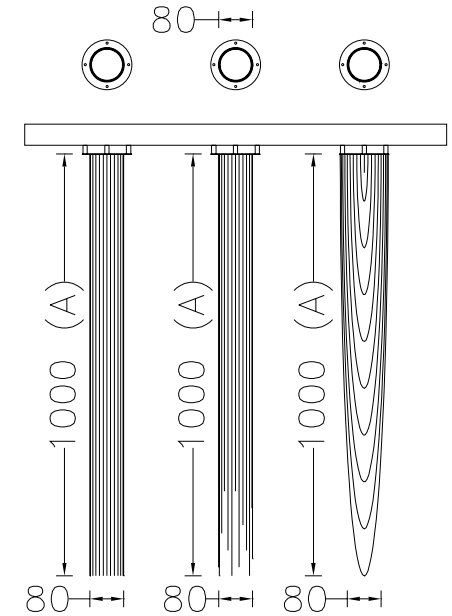

DOWNLIGHTER `RETRO-FITS` | DOWNLIGHTER RETROFIT - 80 | DR-80

DESCRIPTION

A 80mm Diam. `retro-fit` lampshade, sold as `shade-only` to fit onto ceilings around Halogen downlights lights. The length and edge type may be specified and tailored to specific customer requirements and is priced per meter. Available in 3 styles, `circular-cropped`, `circular-willow` & `circular-pod`

PRODUCT SIZE

SHADE SIZE: 80W X 1000H MM (PRICED PER METER)

PACKAGING DIMENSIONS

150MM(W) X 150MM(L) X 120MM(H)

LAMP TYPE & NO
NONE (SHADE ONLY)

CLASS N/A
IP RATING N/A
QC RATING N/A

VOLTAGE RANGE
N/A

PRODUCT
MARKS &
RATINGS

WEIGHT 1KG
PACKED 2KG
WEIGHT

TECHNICAL DRAWING

INTERACT

SELECT COLOUR

- SILVER *
- BRASS *
- COPPER *
- SMOKE *
- MIXED METALIC *
- RUST *
- WHITE
- RED
- BLACK

* METALLIC

CUSTOMISE DIMENSIONS

A