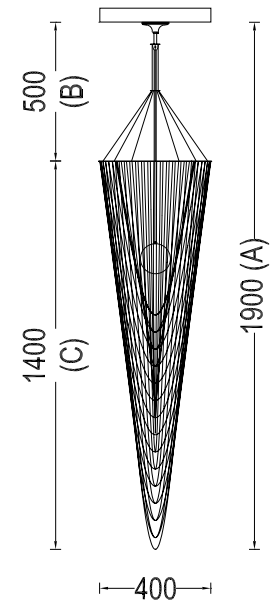

SPIRAL POD | DOUBLE SPIRAL POD - SUSPENDED - 400 | SPOD-DOUBLE-400-S

DESCRIPTION

A double closed spiral which wraps through itself like a 3d mobius strip. Inspired by spiraling shells. Illuminated by a suspended G9 Halogen or LED lamp within a Pyrex glass ball.

PRODUCT SIZE

SHADE SIZE: 400W X 1400H MM / TOTAL HEIGHT: 1900MM

PACKAGING DIMENSIONS

560MM(W) X 560MM(L) X 330MM(H)

LAMP TYPE & NO

1 X G9-HALOGEN 18-40 WATT LAMPS OR 1X G9-2.5W LED OR 1 X E26/27 LED

CLASS II
IP RATING 54
QC RATING 21

VOLTAGE RANGE
110 - 240 V

PRODUCT MARKS & RATINGS

WEIGHT 7KG
PACKED 11KG
WEIGHT

TECHNICAL DRAWING

INTERACT

SELECT COLOUR

- SILVER *
- BRASS *
- COPPER *
- SMOKE *
- MIXED METALIC *
- RUST *
- WHITE
- RED
- BLACK

* METALLIC

CUSTOMISE DIMENSIONS

A

B

LAMP TYPE

QUANTITY

ADDITIONAL COMMENTS

[WEB LINK](#)