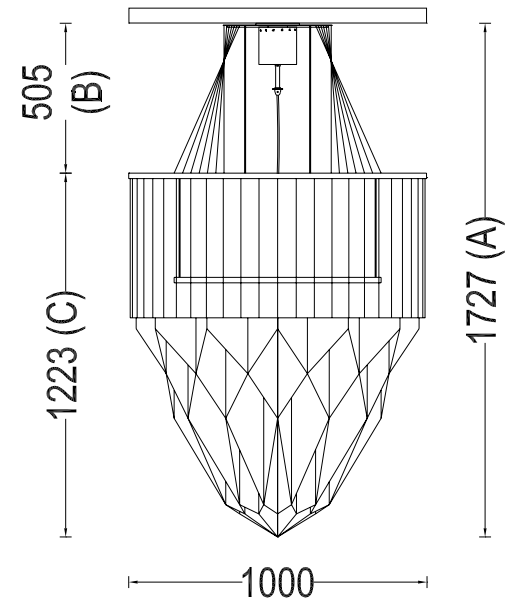

CRYSTAL MANDALA | CRYSTAL MANDALA - SUSPENDED - 1000 | MAND-CRYST-1000-S

DESCRIPTION

A sleeker simplified Crystalline version of the mandala No.1. Illuminated by 42 surface mounted and suspended LED Lamps.

PRODUCT SIZE

SHADE SIZE: 1000W X 1225H MM / TOTAL HEIGHT: 1725MM

PACKAGING DIMENSIONS

1140MM(W) X 1140MM(L) X 390MM(H)

LAMP TYPE & NO

42 X G4-LED 12V 2 WATT LAMPS (84W) LED ONLY

CLASS III
IP RATING 52
QC RATING 31

VOLTAGE RANGE
12V

PRODUCT
MARKS &
RATINGS

WEIGHT 72KG
PACKED 89KG
WEIGHT

TECHNICAL DRAWING

INTERACT

SELECT COLOUR

- SILVER *
- BRASS *
- COPPER *
- SMOKE *
- MIXED METALIC *
- RUST *
- WHITE
- RED
- BLACK

* METALLIC

CUSTOMISE DIMENSIONS

A

B

LAMP TYPE

QUANTITY

ADDITIONAL COMMENTS

[WEB LINK](#)

[DOWNLOAD](#)