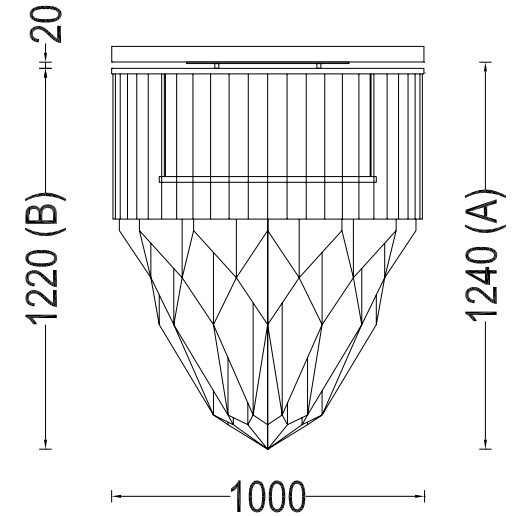

## PRODUCT SIZE

SHADE SIZE: 1000W X 1220H MM / TOTAL HEIGHT: 1240MM

## PACKAGING DIMENSIONS

1140MM(W) X 1140MM(L) X 390MM(H)

## LAMP TYPE & NO

42 X G4-LED 12V 2 WATT LAMPS (84W) LED ONLY

CLASS III  
IP RATING 52  
QC RATING 31

VOLTAGE RANGE  
12V

PRODUCT  
MARKS &  
RATINGS

WEIGHT 72KG  
PACKED 89KG  
WEIGHT

## TECHNICAL DRAWING