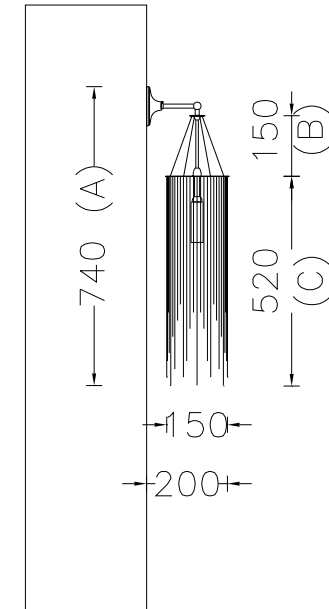

SIMPLE LAMPS | CIRCULAR WILLOW - WALL LANTERN - 150 | CIR-WIL-150-WL

DESCRIPTION

An addition to our 'Circular Willow' family in the 'Basic Lamps' collection - This simple elegant wall-lantern is identical to its pendant counterpart except it is mounted onto the wall instead of the ceiling. Illuminated by 1x G9 Halogen/LED bulb within handmade frosted pyrex glass diffuser with OR by 1x E12/14 vintage style LED bulb.

PRODUCT SIZE

SHADE SIZE: 150X200W X 520MM / TOTAL HEIGHT: 740MM

PACKAGING DIMENSIONS

310MM(W) X 310MM(L) X 310MM(H)

LAMP TYPE & NO

1 X G9-HALOGEN 18-40 WATT LAMPS (40W) OR 1X G9-2.5W LEDS. OR 1 X E12/14 // E26/27 LED

CLASS II
IP RATING 20
QC RATING 21

 VOLTAGE RANGE
110-240V

PRODUCT MARKS & RATINGS

WEIGHT 1.3KG
PACKED 4KG WEIGHT

TECHNICAL DRAWING

INTERACT

SELECT COLOUR

- SILVER *
- BRASS *
- COPPER *
- SMOKE *
- MIXED METALIC *
- RUST *
- WHITE
- RED
- BLACK

* METALLIC

CUSTOMISE DIMENSIONS

A

B

C

LAMP TYPE

QUANTITY

ADDITIONAL COMMENTS