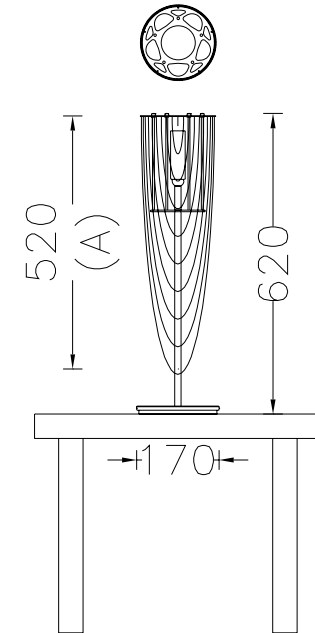

CIRCULAR POD | CIRCULAR POD 150 TABLE LAMP | CIR-POD-150(SML)-TBL

DESCRIPTION

A 150mm Dia. simple classic 'circular-pod' table lamp. Made from lasercut stainless steel frames, chrome plated or lacquered, solid brass components and ballchain in several optional finishes. Illuminated by a pyrex glass ball containing a G9-Halogen or LED lamp.

PRODUCT SIZE

SHADE SIZE: 150W X 350-520H MM / TOTAL HEIGHT: 620MM

PACKAGING DIMENSIONS

300MM(W) X 300MM(L) X 800MM(H)

LAMP TYPE & NO

1 X G9-HALOGEN 18-40 WATT LAMPS (40W) OR 1X G9-2.5W LED

CLASS II
IP RATING 20
QC RATING 21

VOLTAGE RANGE
112 - 240V

PRODUCT MARKS & RATINGS

WEIGHT 3KG
PACKED 7KG WEIGHT

TECHNICAL DRAWING

INTERACT

SELECT COLOUR

- SILVER *
- BRASS *
- COPPER *
- SMOKE *
- MIXED METALIC *
- RUST *
- WHITE
- RED
- BLACK

* METALLIC

CUSTOMISE DIMENSIONS

A

LAMP TYPE

QUANTITY

ADDITIONAL COMMENTS

[WEB LINK](#)

[DOWNLOAD](#)