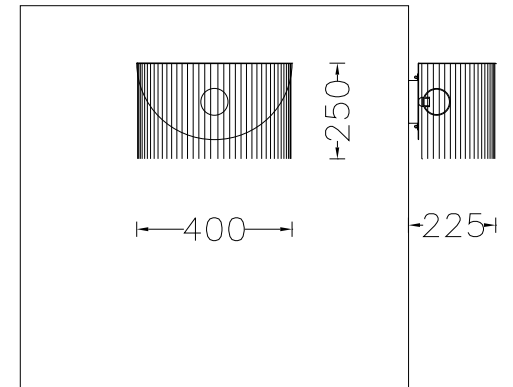

## PRODUCT SIZE

SHADE SIZE: 400 X 225W MM / TOTAL HEIGHT: 250MM

## PACKAGING DIMENSIONS

330MM(W) X 480MM(L) X 330MM(H)

## TECHNICAL DRAWING