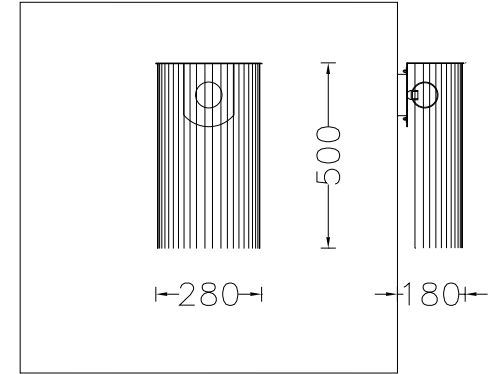

SIMPLE LAMPS | CIRCULAR CROPPED - WALL SCONCE - 280 | CIR-CRO-280-WS

DESCRIPTION

An addition to our 'Circular Cropped' family. This simple elegant wall-sconce based on a metal frame folded in half at 90 degrees. The pattern of the frame above will cast dramatic shadows on the wall above. Illuminated by 1x G9 Halogen/LED bulb within handmade clear or sandblasted pyrex glass ball with OR by 1x E12/14 or E26/E27 vintage style LED bulb. The pattern of the frame above will cast dramatic

PRODUCT SIZE

SHADE SIZE: 280 X 180W MM / TOTAL HEIGHT: 500MM

PACKAGING DIMENSIONS

440MM(W) X 440MM(L) X 330MM(H)

LAMP TYPE & NO

1 X G9-HALOGEN 18-40 WATT LAMPS (40W) OR 1X G9-2.5W LEDS. OR 1 X E12/14 OR E26/27 LED

CLASS II
IP RATING 20
QC RATING 21

VOLTAGE RANGE
110-240V

PRODUCT MARKS & RATINGS

WEIGHT 2KG
PACKED 5KG WEIGHT

TECHNICAL DRAWING

INTERACT

SELECT COLOUR

- SILVER *
- BRASS *
- COPPER *
- SMOKE *
- MIXED METALIC *
- RUST *
- WHITE
- RED
- BLACK

* METALLIC

CUSTOMISE DIMENSIONS

A

B

LAMP TYPE

QUANTITY

ADDITIONAL COMMENTS

[WEB LINK](#)