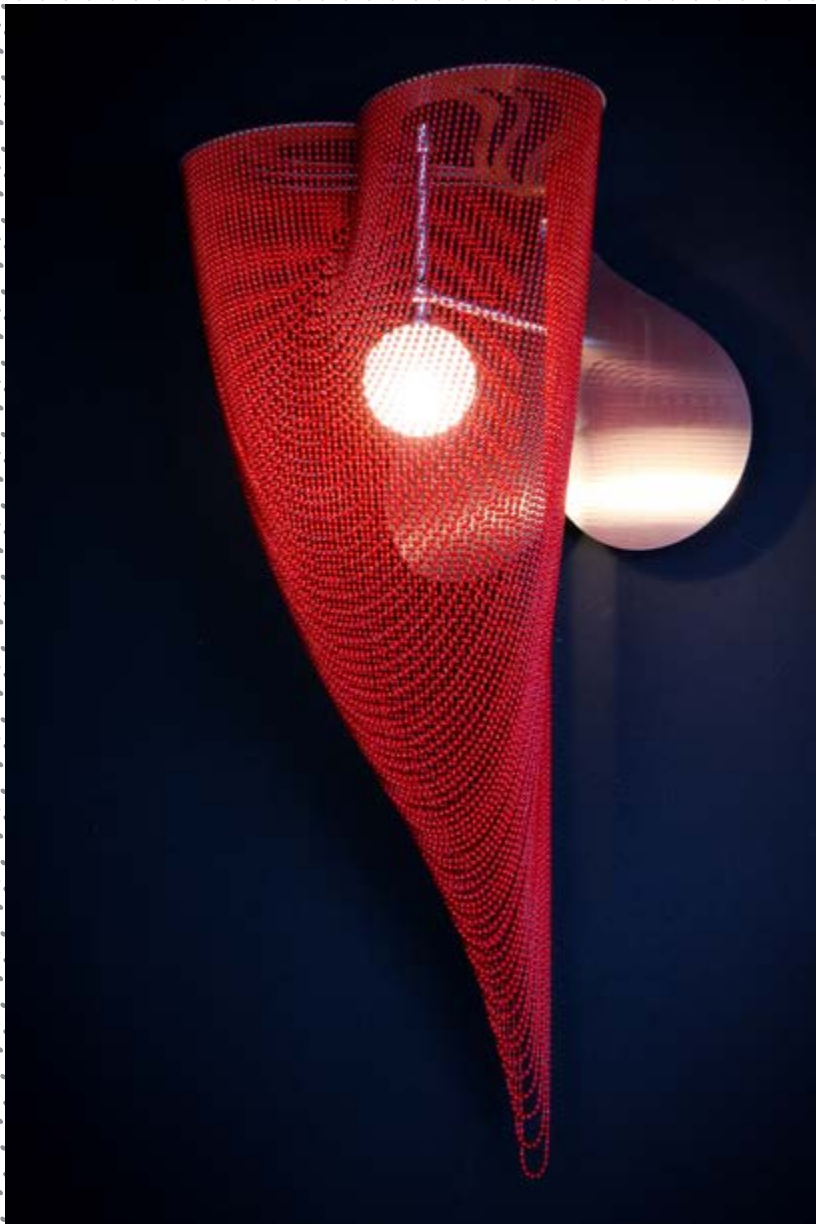

# BIGLOVE CLOVER | BIGLOVE CLOVER - WALL SCONCE - 300 | BIGLOVE-300-WS

## DESCRIPTION

An extension of the existing BigLove clover collection now also available as a matching wall sconce. Illuminated by 1x G9 Halogen/LED bulb within handmade clear or sandblasted pyrex glass ball with OR by 1x E27 vintage style LED bulb.

## PRODUCT SIZE

SHADE SIZE: 300X275W MM / TOTAL HEIGHT: 650MM

### SELECT COLOUR

- SILVER \*
- BRASS \*
- COPPER \*
- SMOKE \*
- MIXED METALIC \*
- RUST \*
- WHITE
- RED
- BLACK

\* METALLIC