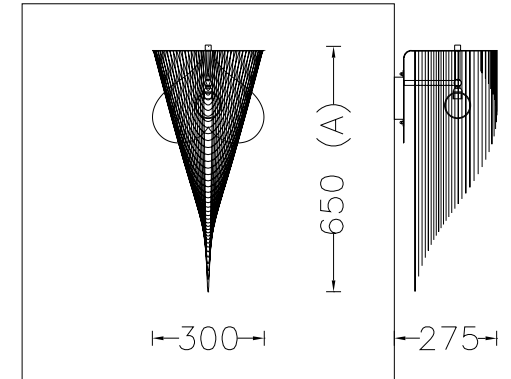

## PRODUCT SIZE

SHADE SIZE: 300X275W MM / TOTAL HEIGHT: 650MM

## PACKAGING DIMENSIONS

330MM(W) X 400MM(L) X 320MM(H)

## TECHNICAL DRAWING