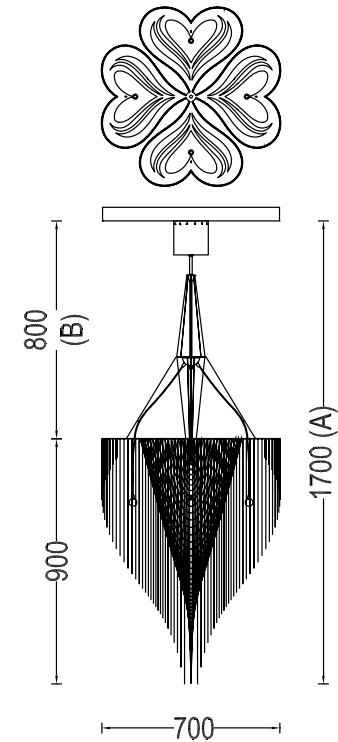

BIGLOVE CLOVER | BIGLOVE CLOVER - SUSPENDED - 700 | BIGLOVE-700-S

DESCRIPTION

A four leaf clover design translated into a voluptuous and sensual heart shaped chandelier form. Illuminated by 5 G4 halogen or LED lamps in suspended Pyrex glass balls.

PRODUCT SIZE

SHADE SIZE: 700W X 900H MM / TOTAL HEIGHT: 1700MM

PACKAGING DIMENSIONS

810MM(W) X 810MM(L) X 330MM(H)

LAMP TYPE & NO

5 X G4-HALOGEN 12V 20 WATT LAMPS (100W) OR 3W LED (15W)

CLASS III
IP RATING 52
QC RATING 31

VOLTAGE RANGE
12V

PRODUCT
MARKS &
RATINGS

WEIGHT 8KG
PACKED 19KG
WEIGHT

TECHNICAL DRAWING

INTERACT

SELECT COLOUR

- SILVER *
- BRASS *
- COPPER *
- SMOKE *
- MIXED METALIC *
- RUST *
- WHITE
- RED
- BLACK

* METALLIC

CUSTOMISE DIMENSIONS

A

B

LAMP TYPE

QUANTITY

ADDITIONAL COMMENTS

WEB LINK