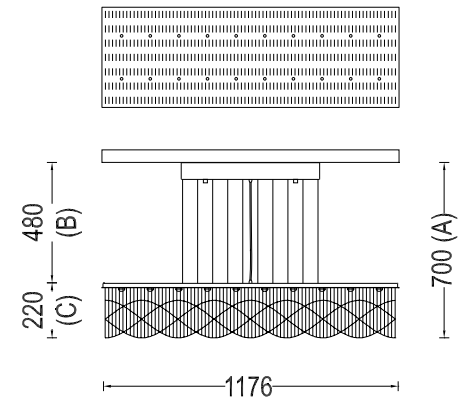

STREAMWAVE | STREAMWAVE - SUSPENDED - 1200 | STREAM-1200-S

DESCRIPTION

StreamWave is a very unusual dynamic piece that plays with one's perception as it appears to transform from different viewpoints in subtle ways. The design is composed of staggered waves which evoke a subtle feeling of rhythmic movement. Illuminated by 20x 2W G4 LED's.

PRODUCT SIZE

SHADE SIZE: 1200X400W X 220H MM / TOTAL HEIGHT: 700MM

PACKAGING DIMENSIONS

1300MM(W) X 520MM(L) X 390MM(H)

LAMP TYPE & NO

20 X G4-LED 12V 2 WATT LAMPS (40W) LED ONLY

CLASS III
IP RATING 52
QC RATING 31

VOLTAGE RANGE
12 V (110-240V IN)

PRODUCT MARKS & RATINGS

WEIGHT 18KG
PACKED 26KG
WEIGHT

TECHNICAL DRAWING

INTERACT

SELECT COLOUR

- SILVER *
- BRASS *
- COPPER *
- SMOKE *
- MIXED METALIC *
- RUST *
- WHITE
- RED
- BLACK

* METALLIC

CUSTOMISE DIMENSIONS

A

B

C

LAMP TYPE

QUANTITY

ADDITIONAL COMMENTS