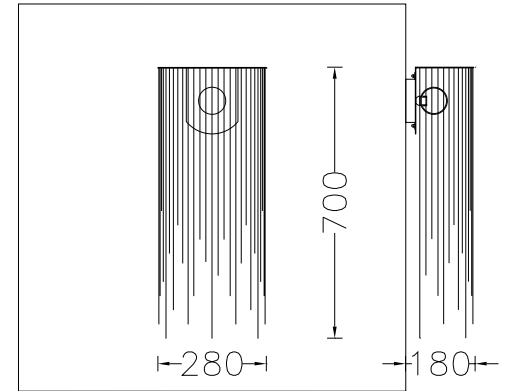

SIMPLE LAMPS | SCALLOPED WILLOW - WALL SCONCE - 280 | SCA-WIL-280-WS

DESCRIPTION

An addition to our 'Scalloped Willow' family. This simple elegant wall-sconce based on a metal frame folded in half at 90 degrees. The pattern of the frame above will cast dramatic shadows on the wall above. Illuminated by 1x G9 Halogen/LED bulb within handmade clear or sandblasted pyrex glass ball with OR by 1x E12/14 or E26/E27 vintage style LED bulb.

PRODUCT SIZE

SHADE SIZE: 280 X 180W MM / TOTAL HEIGHT: 700MM

PACKAGING DIMENSIONS

440MM(W) X 440MM(L) X 330MM(H)

LAMP TYPE & NO

1 X G9-HALOGEN 18-40 WATT LAMPS (40W) OR 1X G9-2.5W LEDS. OR 1 X E12/14 // E26/27 LED

CLASS II
IP RATING 20
QC RATING 21

VOLTAGE RANGE
110-240V

PRODUCT MARKS & RATINGS

WEIGHT 2KG
PACKED 5KG
WEIGHT

TECHNICAL DRAWING

INTERACT

SELECT COLOUR

- SILVER *
- BRASS *
- COPPER *
- SMOKE *
- MIXED METALIC *
- RUST *
- WHITE
- RED
- BLACK

* METALLIC

CUSTOMISE DIMENSIONS

A

B

LAMP TYPE

QUANTITY

ADDITIONAL COMMENTS

[WEB LINK](#)