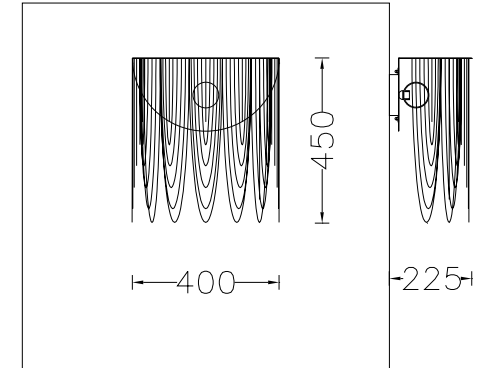

PRODUCT SIZE

SHADE SIZE: 400 X 225W MM / TOTAL HEIGHT: 450MM

PACKAGING DIMENSIONS

330MM(W) X 480MM(L) X 330MM(H)

LAMP TYPE & NO

1 X G9-HALOGEN 18-40 WATT LAMPS (40W) OR 1X G9-2.5W LEDS. OR 1 X E12/14 // E26/27 LED

CLASS II
IP RATING 20
QC RATING 21

 VOLTAGE RANGE
110-240V

PRODUCT MARKS & RATINGS

WEIGHT 2.5KG
PACKED 6KG WEIGHT

TECHNICAL DRAWING

INTERACT

SELECT COLOUR

- SILVER *
- BRASS *
- COPPER *
- SMOKE *
- MIXED METALIC *
- RUST *
- WHITE
- RED
- BLACK