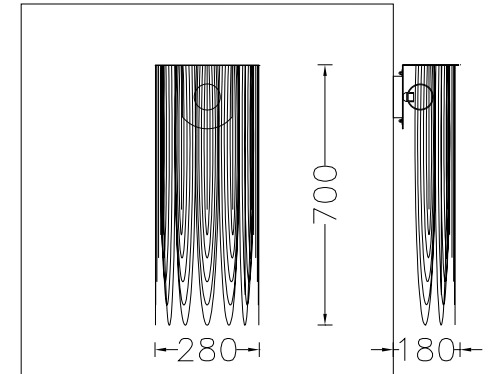

PRODUCT SIZE

SHADE SIZE: 280 X 180W MM / TOTAL HEIGHT: 700MM

PACKAGING DIMENSIONS

440MM(W) X 440MM(L) X 330MM(H)

LAMP TYPE & NO

1 X G9-HALOGEN 18-40 WATT LAMPS (40W) OR 1X G9-2.5W LEDS. OR 1 X E12/14 OR E26/27 LED

CLASS II
IP RATING 20
QC RATING 21

 VOLTAGE RANGE
110-240V

PRODUCT
MARKS &
RATINGS

WEIGHT 2KG
PACKED 5KG
WEIGHT

TECHNICAL DRAWING

INTERACT

SELECT COLOUR

- SILVER *
- BRASS *
- COPPER *
- SMOKE *
- MIXED METALIC *
- RUST *
- WHITE
- RED
- BLACK

* METALLIC

CUSTOMISE DIMENSIONS

A

B

LAMP TYPE

QUANTITY

ADDITIONAL COMMENTS

[WEB LINK](#)