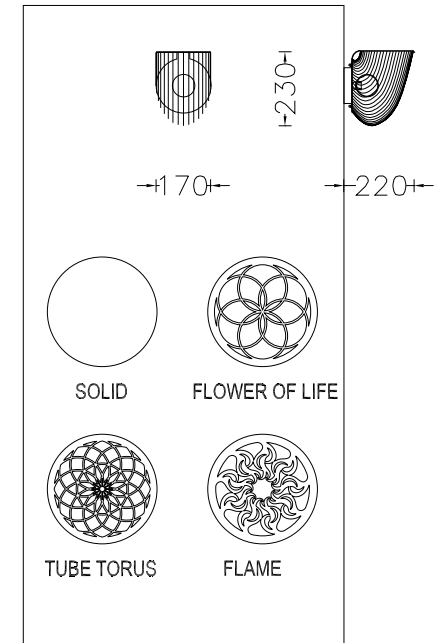

## PRODUCT SIZE

SHADE SIZE: 170 X 220W MM / TOTAL HEIGHT: 230MM

## PACKAGING DIMENSIONS

310MM(W) X 310MM(L) X 350MM(H)

## LAMP TYPE & NO

1 X G9-HALOGEN 18-40 WATT LAMPS (40W) OR 1X G9-2.5W LEDS. OR 1 X E12/14 // E26/27 LED

CLASS II  
IP RATING 54  
QC RATING 21

VOLTAGE RANGE  
110-240V

PRODUCT MARKS & RATINGS

WEIGHT 2KG  
PACKED 3KG  
WEIGHT

## TECHNICAL DRAWING