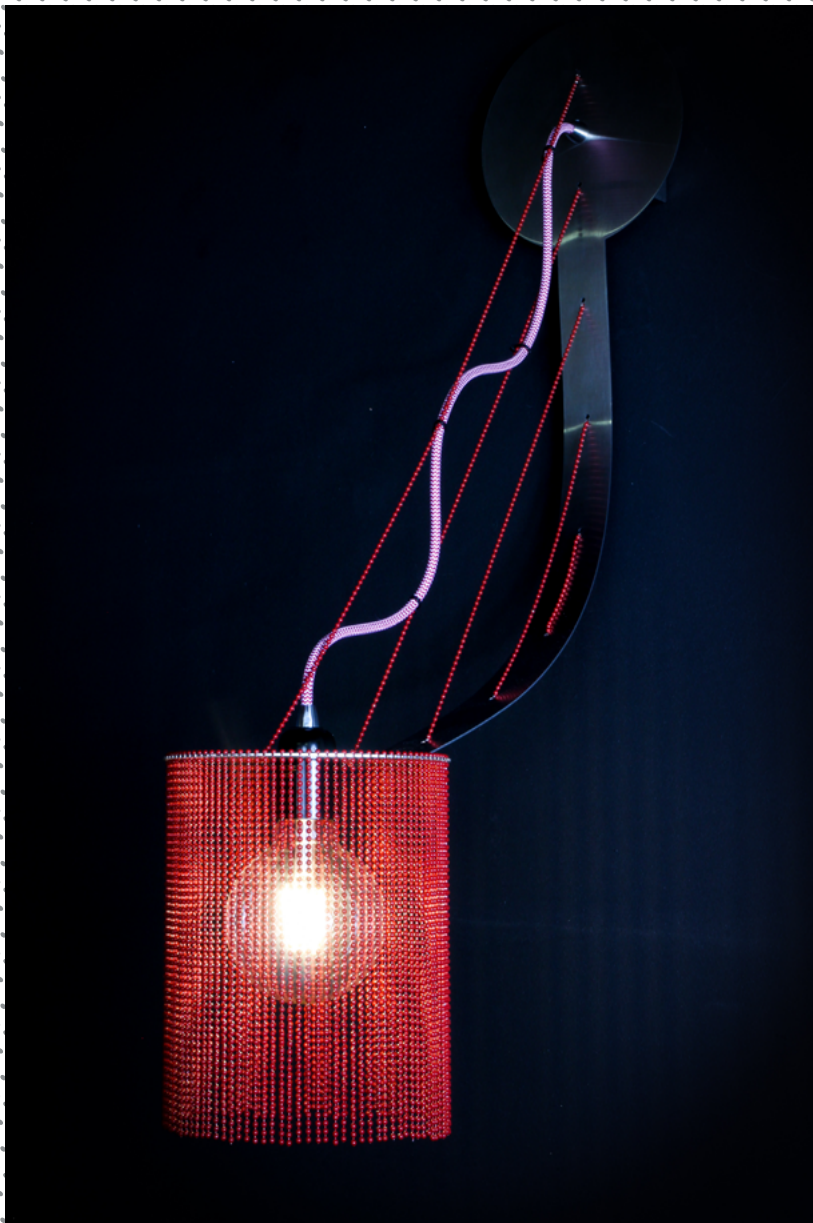

2 FOLDED CIRCLES | LANGARM - WALL SCONCE - 170 | LANGARM-170-WS

DESCRIPTION

An original new design with a projecting arm reminiscent of a suspension bridge. Illuminated by 1x G9 Halogen/LED bulb within pyrex glass cylindrical diffuser with OR by 1x E26/27 vintage style LED bulb.

PRODUCT SIZE

SHADE SIZE: 170 X 525W MM / TOTAL HEIGHT: 710MM

PACKAGING DIMENSIONS

310MM(W) X 800MM(L) X 340MM(H)

LAMP TYPE & NO

1 X G9-HALOGEN 18-40 WATT LAMPS (40W) OR 1X G9-2.5W LEDS. OR 1 X E12/14 //E26/27 LED

TECHNICAL DRAWING

INTERACT

SELECT COLOUR

- SILVER *
- BRASS *
- COPPER *
- SMOKE *
- MIXED METALIC *
- RUST *
- WHITE
- RED
- BLACK

* METALLIC

CUSTOMISE DIMENSIONS

A

B