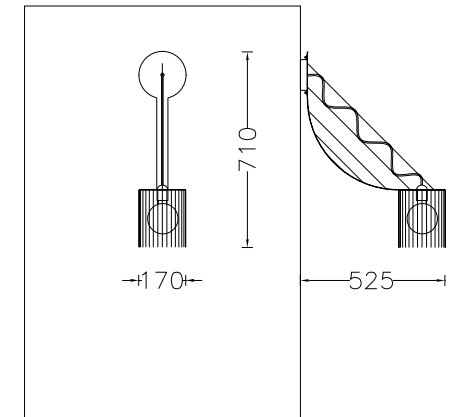

PRODUCT SIZE

SHADE SIZE: 170 X 525W MM / TOTAL HEIGHT: 710MM

PACKAGING DIMENSIONS

310MM(W) X 800MM(L) X 340MM(H)

LAMP TYPE & NO

1 X G9-HALOGEN 18-40 WATT LAMPS (40W) OR 1X G9-2.5W LEDS. OR 1 X E12/14 //E26/27 LED

CLASS II

IP RATING 54

QC RATING 21

VOLTAGE RANGE

110-240V

PRODUCT MARKS & RATINGS

WEIGHT 3KG

PACKED 5KG WEIGHT

TECHNICAL DRAWING

INTERACT

SELECT COLOUR

- SILVER *
- BRASS *
- COPPER *
- SMOKE *
- MIXED METALIC *
- RUST *
- WHITE
- RED
- BLACK

* METALLIC

CUSTOMISE DIMENSIONS

A

B