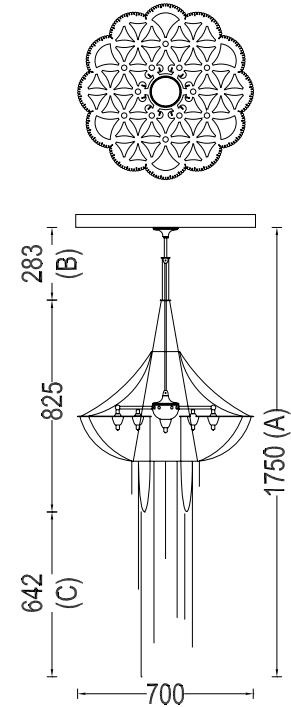

FLOWER OF LIFE | FLOWER OF LIFE - 700 - SUSPENDED | FOLC-700-S

DESCRIPTION

A suspended chandelier inspired by the sacred geometry known as the 'flower of life'. Made from lasercut stainless steel frames, chrome plated or lacquered, solid brass components and ballchain in several optional finishes. Illuminated by 13 surface mounted G9 Halogen lamps.

PRODUCT SIZE

SHADE SIZE: 700W X 825H MM / TOTAL HEIGHT: 1750MM

PACKAGING DIMENSIONS

810MM(W) X 810MM(L) X 330MM(H)

LAMP TYPE & NO

13 X G9-HALOGEN 18-40 WATT LAMPS (234-520W)
OR LED

CLASS I
IP RATING 20
QC RATING 21

VOLTAGE RANGE
110 - 240V

PRODUCT
MARKS &
RATINGS

WEIGHT 9KG
PACKED 17KG
WEIGHT

TECHNICAL DRAWING

INTERACT

SELECT COLOUR

- SILVER *
- BRASS *
- COPPER *
- SMOKE *
- MIXED METALIC *
- RUST *
- WHITE
- RED
- BLACK

CUSTOMISE DIMENSIONS

A

B

C

LAMP TYPE

QUANTITY

ADDITIONAL COMMENTS

* METALLIC