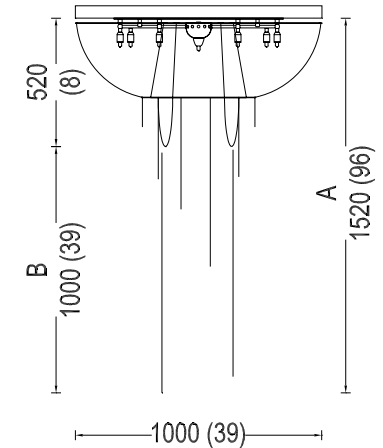

PRODUCT SIZE

SHADE SIZE: 1000W X 520H MM / TOTAL HEIGHT: 1520MM

PACKAGING DIMENSIONS

1140MM(W) X 1140MM(L) X 390MM(H)

LAMP TYPE & NO

19 X G9-HALOGEN 18-40 WATT LAMPS (342-760W)
OR LED

CLASS I

IP RATING 20

QC RATING 21

VOLTAGE RANGE

110 - 240V

PRODUCT
MARKS &
RATINGS

WEIGHT 25KG

PACKED 39KG
WEIGHT

TECHNICAL DRAWING

INTERACT