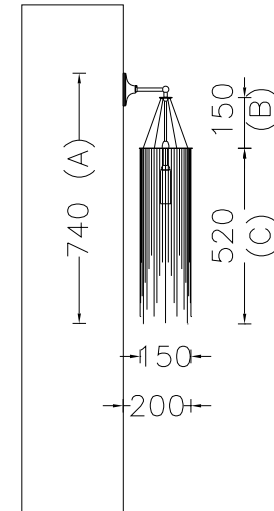

SIMPLE LAMPS | CIRCULAR WILLOW - WALL LANTERN - 150 | CIR-WIL-150-WL

DESCRIPTION

An addition to our 'Circular Willow' family in the 'Basic Lamps' collection - This simple elegant wall-lantern is identical to its pendant counterpart except it is mounted onto the wall instead of the ceiling. Illuminated by 1x G9 Halogen/LED bulb within handmade frosted pyrex glass diffuser with OR by 1x E12/14 vintage style LED bulb.

PRODUCT SIZE

SHADE SIZE: 150X200W X 520MM / TOTAL HEIGHT: 740MM

PACKAGING DIMENSIONS

310MM(W) X 310MM(L) X 310MM(H)

LAMP TYPE & NO

1 X G9-HALOGEN 18-40 WATT LAMPS (40W) OR 1X G9-2.5W LEDS. OR 1 X E12/14 // E26/27 LED

CLASS II
IP RATING 20
QC RATING 21

 VOLTAGE RANGE
110-240V

PRODUCT MARKS & RATINGS

WEIGHT 1.3KG
PACKED 4KG WEIGHT

TECHNICAL DRAWING

INTERACT

SELECT COLOUR

- SILVER *
- BRASS *
- COPPER *
- SMOKE *
- MIXED METALIC *
- RUST *
- WHITE
- RED
- BLACK

* METALLIC

CUSTOMISE DIMENSIONS

A

B

C

LAMP TYPE

QUANTITY

ADDITIONAL COMMENTS