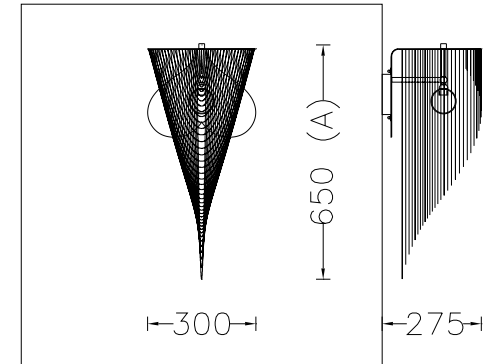

BIGLOVE CLOVER | BIGLOVE CLOVER - WALL SCONCE - 300 | BIGLOVE-300-WS

DESCRIPTION

An extension of the existing BigLove clover collection now also available as a matching wall sconce. Illuminated by 1x G9 Halogen/LED bulb within handmade clear or sandblasted pyrex glass ball with OR by 1x E27 vintage style LED bulb.

PRODUCT SIZE

SHADE SIZE: 300X275W MM / TOTAL HEIGHT: 650MM

PACKAGING DIMENSIONS

330MM(W) X 400MM(L) X 320MM(H)

LAMP TYPE & NO

1 X G9-HALOGEN 18-40 WATT LAMP OR 1X G9-2.5W LED. OR E12/14 // E26/27 LED

CLASS I
IP RATING 54
QC RATING 21

 VOLTAGE RANGE
110-240V

PRODUCT
MARKS &
RATINGS

 WEIGHT 5KG
PACKED 7KG
WEIGHT

TECHNICAL DRAWING

INTERACT

SELECT COLOUR

- SILVER *
- BRASS *
- COPPER *
- SMOKE *
- MIXED METALIC *
- RUST *
- WHITE
- RED
- BLACK

* METALLIC

CUSTOMISE DIMENSIONS

A

B

LAMP TYPE

QUANTITY

ADDITIONAL COMMENTS

[WEB LINK](#)