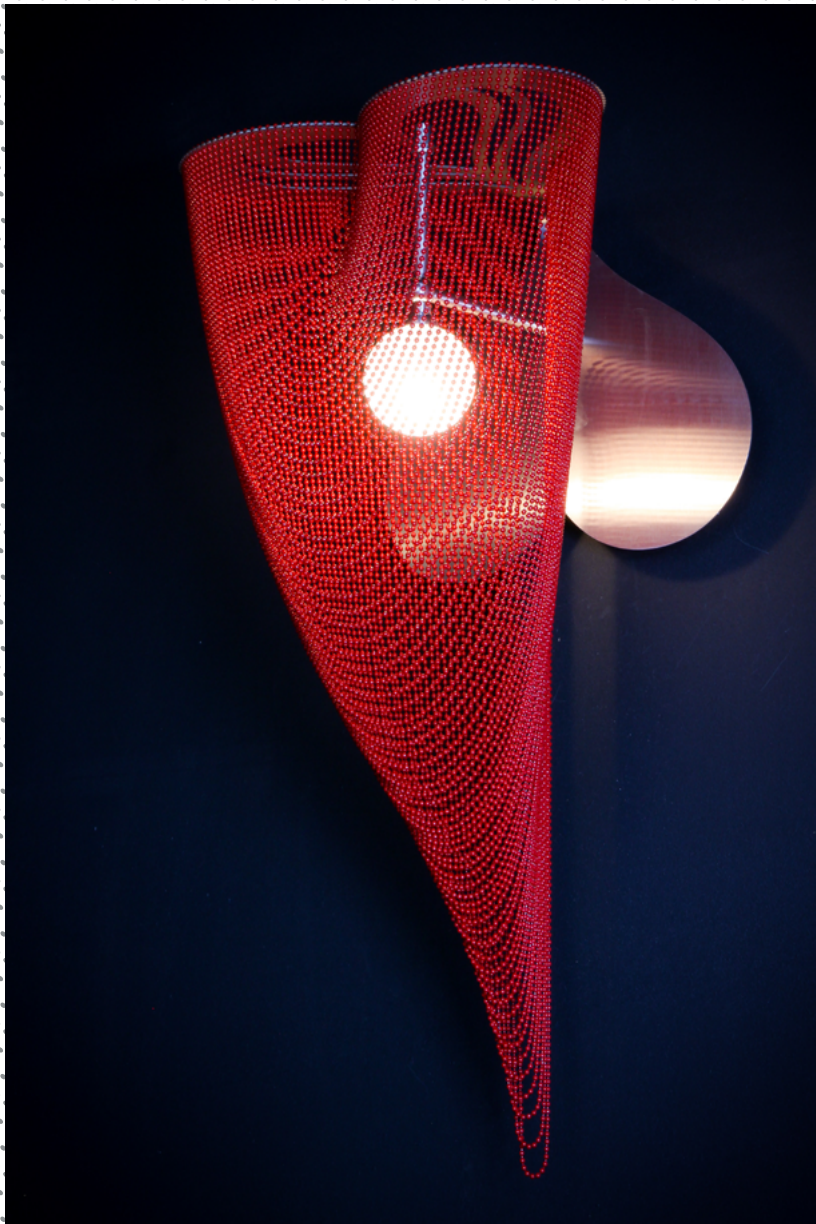

BIGLOVE CLOVER | BIGLOVE CLOVER - WALL SCONCE - 300 | BIGLOVE-300-WS

DESCRIPTION

An extension of the existing BigLove clover collection now also available as a matching wall sconce. Illuminated by 1x G9 Halogen/LED bulb within handmade clear or sandblasted pyrex glass ball with OR by 1x E27 vintage style LED bulb.

PRODUCT SIZE

SHADE SIZE: 300X275W MM / TOTAL HEIGHT: 650MM

PACKAGING DIMENSIONS

330MM(W) X 400MM(L) X 320MM(H)

LAMP TYPE & NO

1 X G9-HALOGEN 18-40 WATT LAMP OR 1X G9-2.5W LED. OR E12/14 // E26/27 LED

CLASS I
IP RATING 54
QC RATING 21

 VOLTAGE RANGE
110-240V

PRODUCT
MARKS &
RATINGS

 WEIGHT 5KG
PACKED 7KG
WEIGHT

TECHNICAL DRAWING

INTERACT

SELECT COLOUR

- SILVER *
- BRASS *
- COPPER *
- SMOKE *
- MIXED METALIC *
- RUST *
- WHITE
- RED
- BLACK

* METALLIC

CUSTOMISE DIMENSIONS

A

B

LAMP TYPE

QUANTITY

ADDITIONAL COMMENTS

[WEB LINK](#)